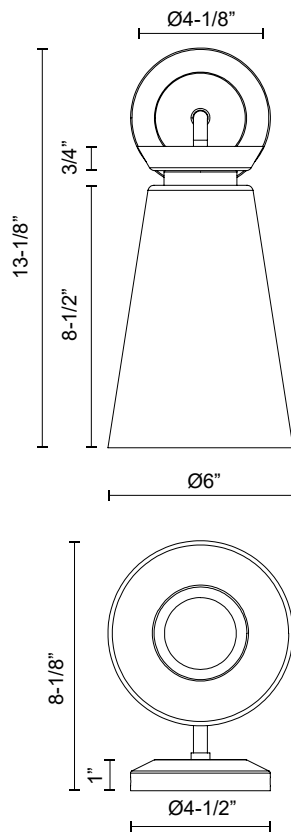

alora mood

P. 1.855.855.8926

CANADA: 102-19028 27th Ave. - Surrey, BC V3Z 5T1

USA: 3035 E. Lone Mountain Rd - Las Vegas, NV, 89081

SALEM WV570006BGCL

FIXTURE DIMENSIONS	W6" x H13-1/8" x E8-1/8"
HEIGHT FROM CENTER	10-7/8"
EXTENSION	8-1/8"
LAMP TYPE	E26
MAX WATTAGE	60W
BULB QTY	1
BULBS INCLUDED	No
RECOMMENDED BULB TYPE	A19
VOLTAGE	120V
DIMMABLE	Full Range Dimmer Switch
SWITCH	Full Range Dimmer Switch
GLASS DETAILS	Clear Glass
MATERIAL	Glass; Steel;
INSTALL OPTIONS	Up/Down
LOCATION	Damp
BARCODE	UPC 69175907637
CANOPY DIMENSIONS	D4-1/2" x H1"
FINISH OPTION(S)	Brushed Gold; Clear Glass;
BRAND	Alora Mood

[D - Diameter, L - Length, W - Width, H - Height, E - Extension]

AVAILABLE FINISHES:

WV570006BGCL

*For complete warranty terms, please visit: www.aloralighting.com/warranty