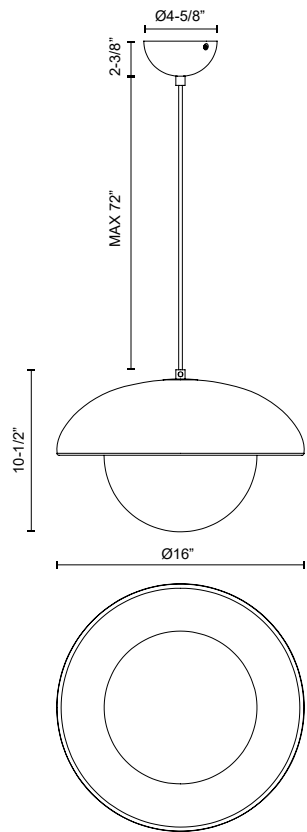

alora mood

P. 1.855.855.8926

CANADA: 102-19028 27th Ave. - Surrey, BC V3Z 5T1

USA: 3035 E. Lone Mountain Rd - Las Vegas, NV, 89081

RUBIO PD522016AGOP

FIXTURE DIMENSIONS	D16" x H10-1/2"
LAMP TYPE	E26
MAX WATTAGE	60W
BULB QTY	1
BULBS INCLUDED	No
RECOMMENDED BULB TYPE	A19
VOLTAGE	120V
GLASS DETAILS	Opal Glass
MATERIAL	Aluminum; Glass;
WIRE LENGTH	72"
MINIMUM HANG HEIGHT	14"
SLOPED CEILING ADAPTABLE	Yes
LOCATION	Dry
BARCODE	UPC 69175907346
CANOPY DIMENSIONS	D4-5/8" x H2-3/8"
FINISH OPTION(S)	Aged Gold; Opal Matte Glass;
BRAND	Alora Mood

[D - Diameter, L - Length, W - Width, H - Height, E - Extension]

AVAILABLE FINISHES:

PD522016AGOP

*For complete warranty terms, please visit: www.aloralighting.com/warranty