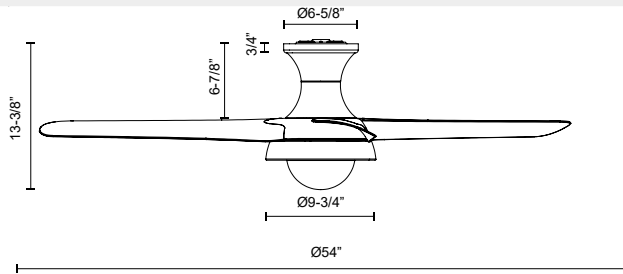

alora mood

P. 1.855.855.8926

CANADA: 19054 28TH Avenue Surrey - BC V3Z 6M3

USA: 3035 E. Lone Mountain Rd - Las Vegas, NV, 89081

RUBIO HF522054

| | |
|-----------------------------------|---|
| FIXTURE DIMENSIONS | D54" x H13-3/8" |
| LIGHT SOURCE | LED |
| MAX WATTAGE | Total 53W Max [20W LED + Max 33W Motor] |
| TOTAL LUMENS | 1900lm |
| DELIVERED LUMENS | 1422lm |
| VOLTAGE | 120V |
| COLOR TEMPERATURE | 3000K |
| CRI (RA) | 90CRI |
| DIMMABLE | Integrated Dimming with Remote |
| DIFFUSER DETAILS | Polymeric Diffuser |
| MATERIAL | Steel & Aluminum Body, ABS Blade |
| SLOPED CEILING ADAPTABLE | No |
| LOCATION | Damp |
| CANOPY DIMENSIONS | D6-5/8" x H6-5/8" |
| MINIMUM DISTANCE TO FLOOR | 84" |
| CEILING TO BLADE DISTANCE | 6-7/8" Minimal |
| MINIMUM HANG HEIGHT | 13" |
| BLADE | 3 Blades @ 18 Degrees Pitch |
| CONTROL | Remote Control |
| FAN RPM | 6 Speed (Reversible), 50-165rpm |
| CFM | 5500 Max |
| AIRFLOW EFFICIENCY (CFM/WATT) | 749 Max |
| ESTIMATED YEARLY ENERGY COST (\$) | 6 |
| BRAND | Alora Mood |

[D - Diameter, L - Length, W - Width, H - Height, E - Extension]

AVAILABLE FINISHES:

HF522054MB
Matte Black

HF522054WH
White

*For complete warranty terms, please visit: www.aloralighting.com/warranty

WWW.ALORAMOOD.COM