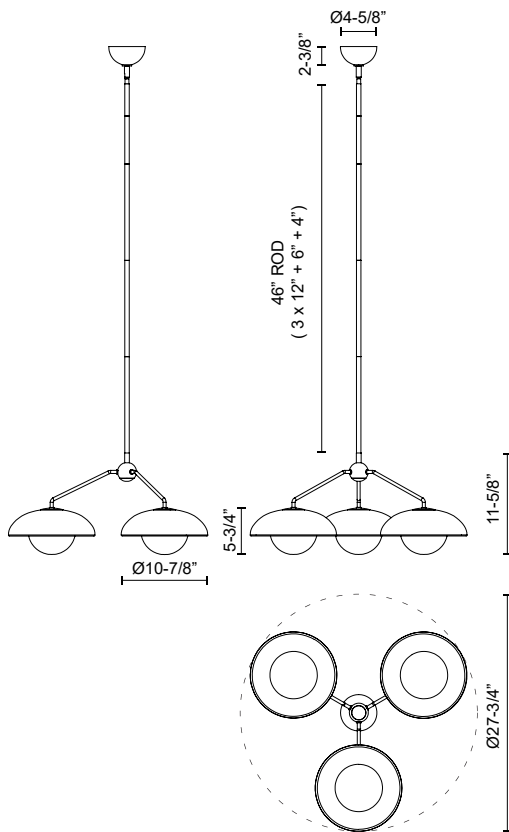

## RUBIO CH522328AGOP

FIXTURE DIMENSIONS	D27-3/4" x H11-5/8"
LAMP TYPE	E26
MAX WATTAGE	60W
BULB QTY	3
BULBS INCLUDED	No
RECOMMENDED BULB TYPE	A19
VOLTAGE	120V
GLASS DETAILS	Opal Glass
MATERIAL	Aluminum; Glass;
ROD LENGTH	46" Max (3x12" + 1x6" + 1x4")
DIAMETER OF ROD	1/2"
WIRE LENGTH	60"
MINIMUM HANG HEIGHT	21"
SLOPED CEILING ADAPTABLE	Yes, Up to 90 Degrees
LOCATION	Dry
BARCODE	UPC 69175907336
CANOPY DIMENSIONS	D4-5/8" x H2-3/8"
FINISH OPTION(S)	Aged Gold; Opal Matte Glass;
BRAND	Alora Mood

[ D - Diameter, L - Length, W - Width, H - Height, E - Extension ]