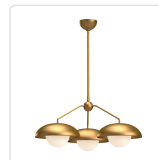

AVAILABLE FINISHES:

CH522328AGOP

*For complete warranty terms, please visit: www.aloralighting.com/warranty