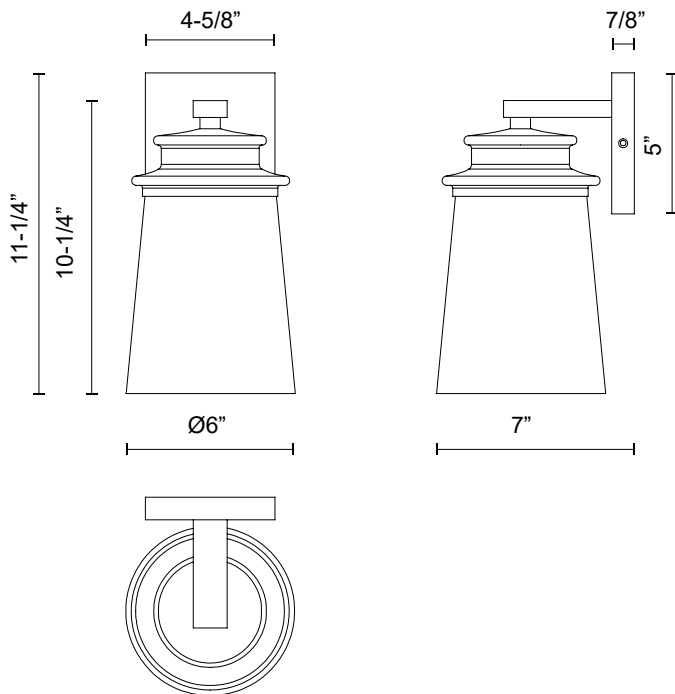

alora mood

P. 1.855.855.8926

CANADA: 102-19028 27th Ave. - Surrey, BC V3Z 5T1

USA: 3035 E. Lone Mountain Rd - Las Vegas, NV, 89081

QUINCY WV533006MBCL

FIXTURE DIMENSIONS	W6" x H11-1/4" x E7"
HEIGHT FROM CENTER	8-7/8"
EXTENSION	7"
LAMP TYPE	E26
MAX WATTAGE	60W
BULB QTY	1
BULBS INCLUDED	No
RECOMMENDED BULB TYPE	A19
VOLTAGE	120V
GLASS DETAILS	Clear Glass
MATERIAL	Glass; Steel;
INSTALL OPTIONS	Up/Down
LOCATION	Damp
BARCODE	UPC 69175907440
CANOPY DIMENSIONS	W4-5/8" x H5" x E7/8"
FINISH OPTION(S)	Clear Glass; Matte Black;
BRAND	Alora Mood

[D - Diameter, L - Length, W - Width, H - Height, E - Extension]

AVAILABLE FINISHES:

WV533006MBCL

*For complete warranty terms, please visit: www.aloralighting.com/warranty