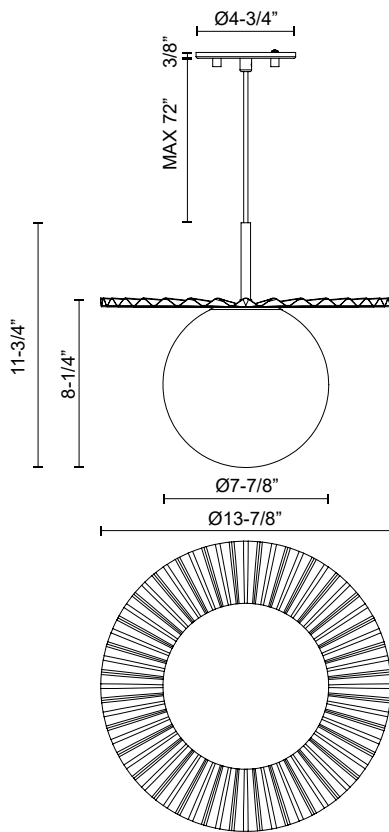

## PLUME PD501214BGOP

FIXTURE DIMENSIONS	D13-7/8" x H11-3/4"
LAMP TYPE	E26
MAX WATTAGE	60W
BULB QTY	1
BULBS INCLUDED	No
RECOMMENDED BULB TYPE	A19
VOLTAGE	120V
GLASS DETAILS	Opal Glass
MATERIAL	Glass; Steel;
WIRE LENGTH	72"
MINIMUM HANG HEIGHT	15"
SLOPED CEILING ADAPTABLE	Yes
LOCATION	Dry
BARCODE	UPC 69175907236
CANOPY DIMENSIONS	D4-3/4" x H3/8"
FINISH OPTION(S)	Brushed Gold; Opal Matte Glass;
BRAND	Alora Mood

[ D - Diameter, L - Length, W - Width, H - Height, E - Extension ]