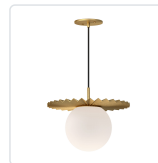

AVAILABLE FINISHES:

PD501214BGOP

*For complete warranty terms, please visit: www.aloralighting.com/warranty