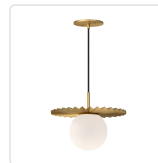

alora mood

P. 1.855.855.8926

CANADA: 102-19028 27th Ave. - Surrey, BC V3Z 5T1

USA: 3035 E. Lone Mountain Rd - Las Vegas, NV, 89081

PLUME PD501212BGOP

FIXTURE DIMENSIONS	D11-7/8" x H9-5/8"
LAMP TYPE	E26
MAX WATTAGE	60W
BULB QTY	1
BULBS INCLUDED	No
RECOMMENDED BULB TYPE	A15
VOLTAGE	120V
GLASS DETAILS	Opal Glass
MATERIAL	Glass; Steel;
WIRE LENGTH	72"
MINIMUM HANG HEIGHT	12"
SLOPED CEILING ADAPTABLE	Yes
LOCATION	Dry
BARCODE	UPC 69175907234
CANOPY DIMENSIONS	D4-3/4" x H3/8"
FINISH OPTION(S)	Brushed Gold; Opal Matte Glass;
BRAND	Alora Mood

[D - Diameter, L - Length, W - Width, H - Height, E - Extension]

AVAILABLE FINISHES:

PD501212BGOP

*For complete warranty terms, please visit: www.aloralighting.com/warranty