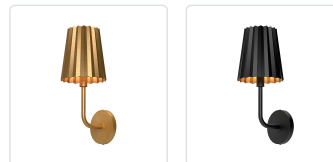

alora mood

P. 1.855.855.8926

CANADA: 19054 28TH Avenue Surrey - BC V3Z 6M3

USA: 3035 E. Lone Mountain Rd - Las Vegas, NV, 89081

PLISSE WV528007

FIXTURE DIMENSIONS	W7" x H17" x E7-7/8"
HEIGHT FROM CENTER	14-1/2"
EXTENSION	7-7/8"
LAMP TYPE	E26
MAX WATTAGE	60W
BULB QTY	1
BULBS INCLUDED	No
VOLTAGE	120V
SHADE DIMENSIONS	D7" x H7-7/8"
MATERIAL	Steel
INSTALL OPTIONS	Up Only; Wall;
LOCATION	Damp
CANOPY DIMENSIONS	D5-1/8" x E7/8"
PAINT FINISH	AG01; MB01;

[D - Diameter, L - Length, W - Width, H - Height, E - Extension]

AVAILABLE FINISHES:

WV528007AG
Aged Gold

WV528007MB
Matte Black

*For complete warranty terms, please visit: www.aloralighting.com/warranty

WWW.ALORAMOOD.COM