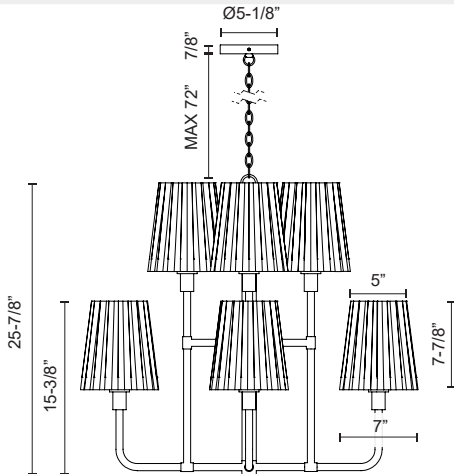

alora mood

P. 1.855.855.8926

CANADA: 19054 28TH Avenue Surrey - BC V3Z 6M3

USA: 3035 E. Lone Mountain Rd - Las Vegas, NV, 89081

PLISSE CH628830

FIXTURE DIMENSIONS	D30" x H25-7/8"
LAMP TYPE	E26
MAX WATTAGE	60W
BULB QTY	8
BULBS INCLUDED	No
VOLTAGE	120V
GLASS DETAILS	Opal Glass
MATERIAL	Glass; Steel;
WIRE LENGTH	84"
MINIMUM HANG HEIGHT	32"
SLOPED CEILING ADAPTABLE	Yes
LOCATION	Dry
CANOPY DIMENSIONS	D5-1/8" x H7/8"
PAINT FINISH	AG01; CH01; MB01;

[D - Diameter, L - Length, W - Width, H - Height, E - Extension]

AVAILABLE FINISHES:

CH628830AGOP
Aged Gold/Opal
Matte Glass

CH628830CHOP
Chrome/Opal
Matte Glass

CH628830MBOP
Matte Black/Opal
Matte Glass

*For complete warranty terms, please visit: www.aloralighting.com/warranty