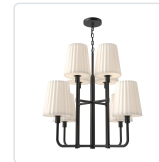

alora mood

P. 1.855.855.8926

CANADA: 19054 28TH Avenue Surrey - BC V3Z 6M3

USA: 3035 E. Lone Mountain Rd - Las Vegas, NV, 89081

PLISSE CH628830

FIXTURE DIMENSIONS	D30" x H25-7/8"
LAMP TYPE	E26
MAX WATTAGE	60W
BULB QTY	8
BULBS INCLUDED	No
VOLTAGE	120V
GLASS DETAILS	Opal Glass
MATERIAL	Glass; Steel;
WIRE LENGTH	84"
MINIMUM HANG HEIGHT	32"
SLOPED CEILING ADAPTABLE	Yes
LOCATION	Dry
CANOPY DIMENSIONS	D5-1/8" x H7/8"
PAINT FINISH	AG01; CH01; MB01;

[D - Diameter, L - Length, W - Width, H - Height, E - Extension]

AVAILABLE FINISHES:

CH628830AGOP
Aged Gold/Opal
Matte Glass

CH628830CHOP
Chrome/Opal
Matte Glass

CH628830MBOP
Matte Black/Opal
Matte Glass

*For complete warranty terms, please visit: www.aloralighting.com/warranty