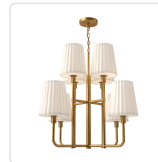

alora mood

P. 1.855.855.8926

CANADA: 19054 28TH Avenue Surrey - BC V3Z 6M3

USA: 3035 E. Lone Mountain Rd - Las Vegas, NV, 89081

PLISSE CH628830

FIXTURE DIMENSIONS	D30" x H25-7/8"
LAMP TYPE	E26
MAX WATTAGE	60W
BULB QTY	8
BULBS INCLUDED	No
VOLTAGE	120V
GLASS DETAILS	Opal Glass
MATERIAL	Glass; Steel;
WIRE LENGTH	84"
MINIMUM HANG HEIGHT	32"
SLOPED CEILING ADAPTABLE	Yes
LOCATION	Dry
CANOPY DIMENSIONS	D5-1/8" x H7/8"
PAINT FINISH	AG01; CH01; MB01;

[D - Diameter, L - Length, W - Width, H - Height, E - Extension]

AVAILABLE FINISHES:

CH628830AGOP
Aged Gold/Opal
Matte Glass

CH628830CHOP
Chrome/Opal
Matte Glass

CH628830MBOP
Matte Black/Opal
Matte Glass

*For complete warranty terms, please visit: www.aloralighting.com/warranty