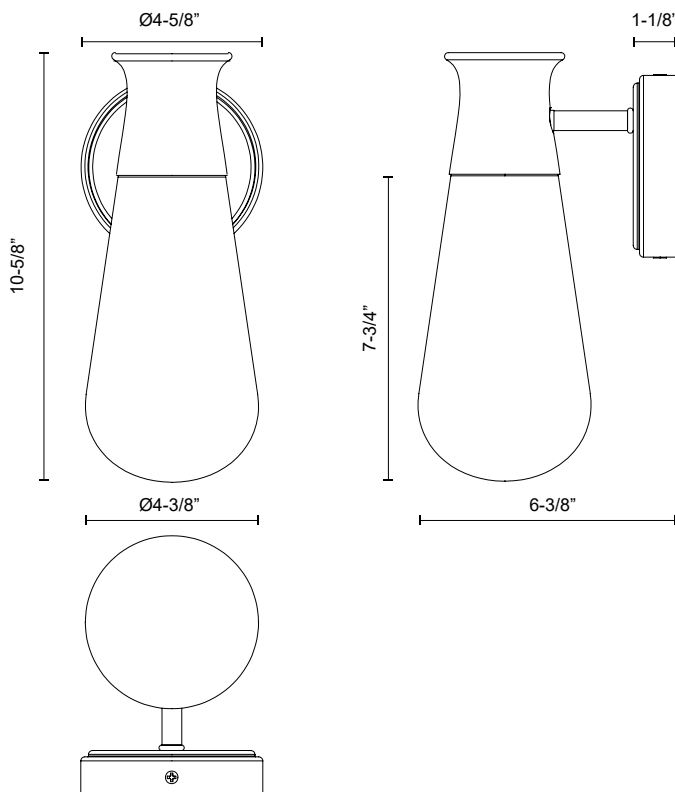

alora mood

P. 1.855.855.8926

CANADA: 19054 28TH Avenue Surrey - BC V3Z 6M3

USA: 3035 E. Lone Mountain Rd - Las Vegas, NV, 89081

MARCEL WV464001

FIXTURE DIMENSIONS	W4-5/8" x H10-5/8" x E6-3/8"
HEIGHT FROM CENTER	7-7/8"
EXTENSION	6-3/8"
LAMP TYPE	E26
MAX WATTAGE	60W
BULB QTY	1
BULBS INCLUDED	No
VOLTAGE	120V
MATERIAL	Steel
GLASS DETAILS	Clear Glass
INSTALL OPTIONS	Up or Down
LOCATION	Damp
CANOPY DIMENSIONS	D4-5/8" x E1-1/8"
PAINT FINISH	AG01; CH01; MB01;

[D - Diameter, L - Length, W - Width, H - Height, E - Extension]

AVAILABLE FINISHES:

WV464001AG
Aged Gold

WV464001CH
Chrome

WV464001MB
Matte Black

*For complete warranty terms, please visit: www.aloralighting.com/warranty