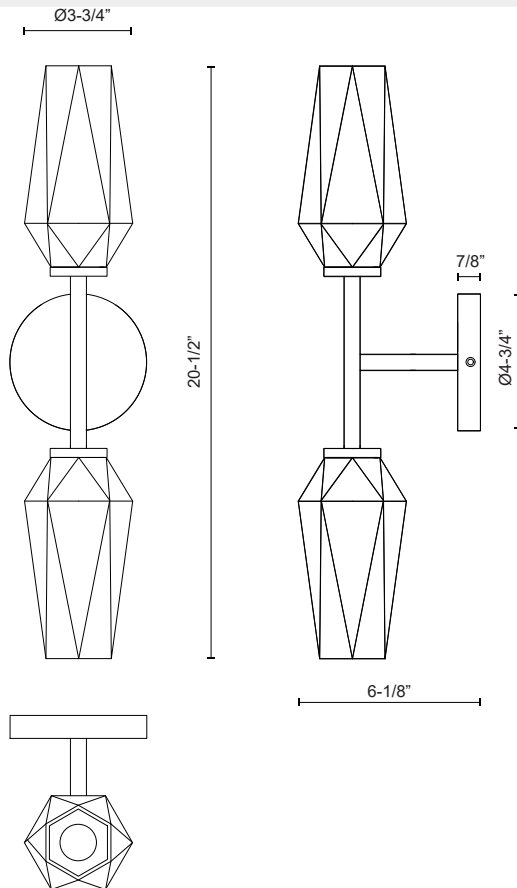

alora mood

P. 1.855.855.8926

CANADA: 19054 28TH Avenue Surrey - BC V3Z 6M3

USA: 3035 E. Lone Mountain Rd - Las Vegas, NV, 89081

KRYSTA WV424720

FIXTURE DIMENSIONS	W3-3/4" x H20-1/2" x E6-1/8"
HEIGHT FROM CENTER	10-1/4"
EXTENSION	6-1/8"
LAMP TYPE	E12
MAX WATTAGE	40W
BULB QTY	2
BULBS INCLUDED	No
VOLTAGE	120V
GLASS DETAILS	Opal Glass
MATERIAL	Steel + Glass
ILLUMINATION DIRECTION	Omni-directional
INSTALL OPTIONS	Wall Mount, All Orientation
LOCATION	Damp
CANOPY DIMENSIONS	D4-3/4" x E7/8"
PAINT FINISH	BG01; MB01;

[D - Diameter, L - Length, W - Width, H - Height, E - Extension]

AVAILABLE FINISHES:

WV424720BGOP
Brushed
Gold/Opal Matte
Glass

WV424720MBOP
Matte Black/Opal
Matte Glass

*For complete warranty terms, please visit: www.aloralighting.com/warranty