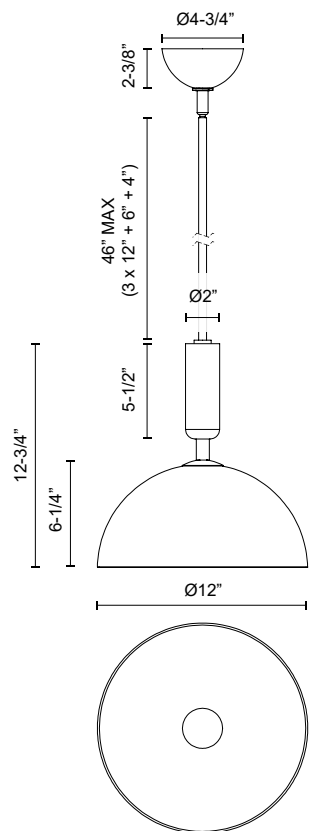

alora mood

P. 1.855.855.8926

CANADA: 102-19028 27th Ave. - Surrey, BC V3Z 5T1

USA: 3035 E. Lone Mountain Rd - Las Vegas, NV, 89081

JUDE PD563012BGCL

FIXTURE DIMENSIONS	D12" x H12-3/4"
LAMP TYPE	E26
MAX WATTAGE	60W
BULB QTY	1
BULBS INCLUDED	No
RECOMMENDED BULB TYPE	A19
VOLTAGE	120V
GLASS DETAILS	Clear Glass
MATERIAL	Glass; Steel;
ROD LENGTH	46" Max (3x12" + 1x6" + 1x4")
DIAMETER OF ROD	1/2"
WIRE LENGTH	60"
MINIMUM HANG HEIGHT	22"
SLOPED CEILING ADAPTABLE	Yes, Up to 90 Degrees
LOCATION	Dry
BARCODE	UPC 69175907776
CANOPY DIMENSIONS	D4-3/4" x H2-3/8"
FINISH OPTION(S)	Brushed Gold; Clear Glass;
BRAND	Alora Mood

[D - Diameter, L - Length, W - Width, H - Height, E - Extension]

AVAILABLE FINISHES:

PD563012BGCL

*For complete warranty terms, please visit: www.aloralighting.com/warranty