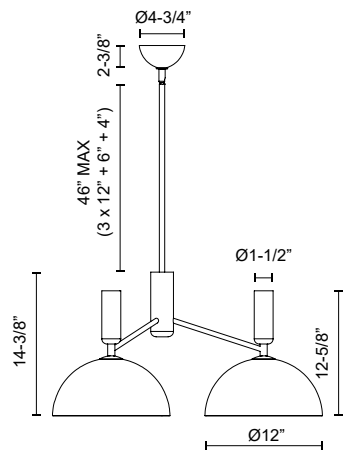

alora mood

P. 1.855.855.8926

CANADA: 102-19028 27th Ave. - Surrey, BC V3Z 5T1

USA: 3035 E. Lone Mountain Rd - Las Vegas, NV, 89081

JUDE CH563335BGCL

FIXTURE DIMENSIONS	D38-1/8" x H14-3/8"
LAMP TYPE	E26
MAX WATTAGE	60W
BULB QTY	3
BULBS INCLUDED	No
RECOMMENDED BULB TYPE	A19
VOLTAGE	120V
GLASS DETAILS	Clear Glass
MATERIAL	Glass; Steel;
ROD LENGTH	46" Max (3x12" + 1x6" + 1x4")
DIAMETER OF ROD	1/2"
WIRE LENGTH	60"
MINIMUM HANG HEIGHT	24"
SLOPED CEILING ADAPTABLE	Yes, Up to 90 Degrees
LOCATION	Dry
BARCODE	UPC 69175907780
CANOPY DIMENSIONS	D4-3/4" x H2-3/8"
FINISH OPTION(S)	Brushed Gold; Clear Glass;
BRAND	Alora Mood

[D - Diameter, L - Length, W - Width, H - Height, E - Extension]

AVAILABLE FINISHES:

CH563335BGCL

*For complete warranty terms, please visit: www.aloralighting.com/warranty