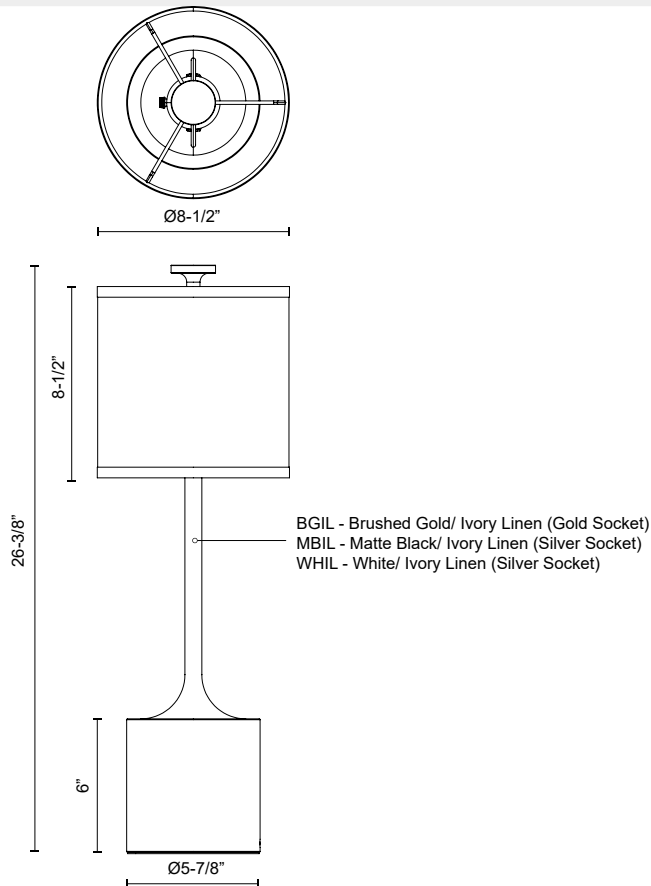

alora mood

P. 1.855.855.8926

CANADA: 19054 28TH Avenue Surrey - BC V3Z 6M3

USA: 3035 E. Lone Mountain Rd - Las Vegas, NV, 89081

ISSA TL418726

FIXTURE DIMENSIONS	D8-1/2" x H26-3/8"
LAMP TYPE	E26
MAX WATTAGE	60W
BULB QTY	1
BULBS INCLUDED	No
VOLTAGE	120V
DIFFUSER DETAILS	IL - Ivory Linen (Gold Socket); IL - Ivory Linen (Silver Socket);
MATERIAL	Aluminum + Steel + Linen
WIRE LENGTH	96" Max
LOCATION	Dry
SWITCH	In-Line On/Off
PAINT FINISH	BG01; MB01; WH01;

[D - Diameter, L - Length, W - Width, H - Height, E - Extension]

AVAILABLE FINISHES:

TL418726BGIL
Brushed
Gold/Ivory Linen

TL418726MBIL
Matte Black/Ivory
Linen

TL418726WHIL
White/Ivory Linen

*For complete warranty terms, please visit: www.aloralighting.com/warranty