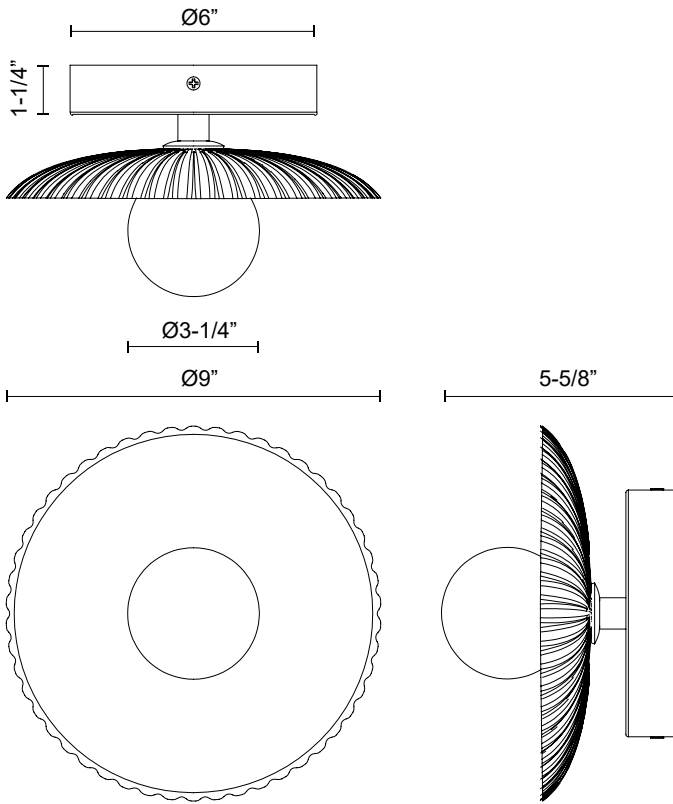

alora mood

P. 1.855.855.8926

CANADA: 19054 28TH Avenue Surrey - BC V3Z 6M3

USA: 3035 E. Lone Mountain Rd - Las Vegas, NV, 89081

HERA WV417510

FIXTURE DIMENSIONS	D9" x E5-5/8"
GLASS DETAILS	Clear Ribbed Glass + Matte Opal Glass Ball
HEIGHT FROM CENTER	4-1/2"
EXTENSION	5-5/8"
LIGHT SOURCE	LED with DC Driver
WATTAGE	9W
TOTAL LUMENS	765lm
DELIVERED LUMENS	BGCR-710lm; MBCR-665lm;
VOLTAGE	120V
COLOR TEMPERATURE	3000K
CRI (RA)	90CRI
DIMMABLE	Yes, TRIAC or ELV Dimmer (Not Included)
MATERIAL	Aluminum + Steel
INSTALL OPTIONS	Ceiling/Wall
LOCATION	Damp
CANOPY DIMENSIONS	D6" x E1-1/4"
CEC TITLE 24 JA8	Yes, JA8-2022
PAINT FINISH	BG01; MB01;

[D - Diameter, L - Length, W - Width, H - Height, E - Extension]

AVAILABLE FINISHES:

WV417510BGCR
Brushed
Gold/Clear Ribbed
Glass

WV417510MBCR
Matte Black/Clear
Ribbed Glass

*For complete warranty terms, please visit: www.aloralighting.com/warranty