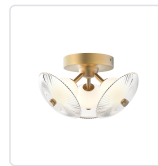

alora mood

P. 1.855.855.8926

CANADA: 19054 28TH Avenue Surrey - BC V3Z 6M3

USA: 3035 E. Lone Mountain Rd - Las Vegas, NV, 89081

HERA FM417604

| | |
|--------------------|--|
| FIXTURE DIMENSIONS | D12-1/2" x H7" |
| GLASS DETAILS | Clear Ribbed Glass + Matte Opal Glass Ball |
| LIGHT SOURCE | LED with DC Driver |
| WATTAGE | 20W |
| TOTAL LUMENS | 1910lm |
| DELIVERED LUMENS | BGCR-1607lm; MBCR-1505lm; |
| VOLTAGE | 120V |
| COLOR TEMPERATURE | 3000K |
| CRI (RA) | 90CRI |
| DIMMABLE | Yes, TRIAC or ELV Dimmer (Not Included) |
| MATERIAL | Aluminum + Steel |
| LOCATION | Dry |
| CANOPY DIMENSIONS | D6" x H1-1/4" |
| CEC TITLE 24 JA8 | Yes, JA8-2022 |
| PAINT FINISH | BG01; MB01; |

[D - Diameter, L - Length, W - Width, H - Height, E - Extension]

AVAILABLE FINISHES:

FM417604BGCR
Brushed
Gold/Clear Ribbed
Glass

FM417604MBCR
Matte Black/Clear
Ribbed Glass

*For complete warranty terms, please visit: www.aloralighting.com/warranty