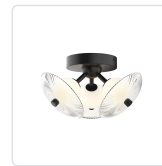

alora mood

P. 1.855.855.8926

CANADA: 19054 28TH Avenue Surrey - BC V3Z 6M3

USA: 3035 E. Lone Mountain Rd - Las Vegas, NV, 89081

HERA FM417604

| | |
|--------------------|--|
| FIXTURE DIMENSIONS | D12-1/2" x H7" |
| GLASS DETAILS | Clear Ribbed Glass + Matte Opal Glass Ball |
| LIGHT SOURCE | LED with DC Driver |
| WATTAGE | 20W |
| TOTAL LUMENS | 1910lm |
| DELIVERED LUMENS | BGCR-1607lm; MBCR-1505lm; |
| VOLTAGE | 120V |
| COLOR TEMPERATURE | 3000K |
| CRI (RA) | 90CRI |
| DIMMABLE | Yes, TRIAC or ELV Dimmer (Not Included) |
| MATERIAL | Aluminum + Steel |
| LOCATION | Dry |
| CANOPY DIMENSIONS | D6" x H1-1/4" |
| CEC TITLE 24 JA8 | Yes, JA8-2022 |
| PAINT FINISH | BG01; MB01; |

[D - Diameter, L - Length, W - Width, H - Height, E - Extension]

AVAILABLE FINISHES:

FM417604BGCR
Brushed
Gold/Clear Ribbed
Glass

FM417604MBCR
Matte Black/Clear
Ribbed Glass

*For complete warranty terms, please visit: www.aloralighting.com/warranty