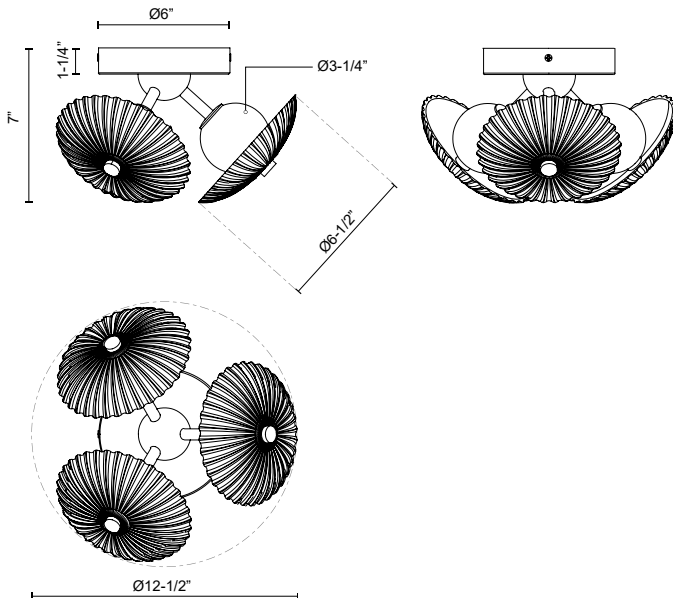

alora mood

P. 1.855.855.8926

CANADA: 19054 28TH Avenue Surrey - BC V3Z 6M3

USA: 3035 E. Lone Mountain Rd - Las Vegas, NV, 89081

HERA FM417604

| | |
|--------------------|--|
| FIXTURE DIMENSIONS | D12-1/2" x H7" |
| GLASS DETAILS | Clear Ribbed Glass + Matte Opal Glass Ball |
| LIGHT SOURCE | LED with DC Driver |
| WATTAGE | 20W |
| TOTAL LUMENS | 1910lm |
| DELIVERED LUMENS | BGCR-1607lm; MBCR-1505lm; |
| VOLTAGE | 120V |
| COLOR TEMPERATURE | 3000K |
| CRI (RA) | 90CRI |
| DIMMABLE | Yes, TRIAC or ELV Dimmer (Not Included) |
| MATERIAL | Aluminum + Steel |
| LOCATION | Dry |
| CANOPY DIMENSIONS | D6" x H1-1/4" |
| CEC TITLE 24 JA8 | Yes, JA8-2022 |
| PAINT FINISH | BG01; MB01; |

[D - Diameter, L - Length, W - Width, H - Height, E - Extension]

AVAILABLE FINISHES:

FM417604BGCR
Brushed
Gold/Clear Ribbed
Glass

FM417604MBCR
Matte Black/Clear
Ribbed Glass

*For complete warranty terms, please visit: www.aloralighting.com/warranty