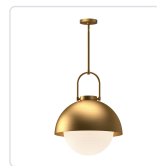

alora mood

P. 1.855.855.8926

CANADA: 102-19028 27th Ave. - Surrey, BC V3Z 5T1

USA: 3035 E. Lone Mountain Rd - Las Vegas, NV, 89081

HARPER PD507216AGOP

FIXTURE DIMENSIONS	D15-3/4" x H19-7/8"
LAMP TYPE	E26
MAX WATTAGE	60W
BULB QTY	1
BULBS INCLUDED	No
RECOMMENDED BULB TYPE	A19
VOLTAGE	120V
GLASS DETAILS	Opal Glass
SHADE DIMENSIONS	D15-3/4" x H7-7/8"
MATERIAL	Aluminum; Glass; Steel;
ROD LENGTH	46" Max (3x12" + 1x6" + 1x4")
DIAMETER OF ROD	1/2"
WIRE LENGTH	60"
MINIMUM HANG HEIGHT	27"
SLOPED CEILING ADAPTABLE	Yes, Up to 90 Degrees
LOCATION	Dry
BARCODE	UPC 69175907304
CANOPY DIMENSIONS	D4-3/4" x H7/8"
FINISH OPTION(S)	Aged Gold; Opal Matte Glass;
BRAND	Alora Mood

[D - Diameter, L - Length, W - Width, H - Height, E - Extension]

AVAILABLE FINISHES:

PD507216AGOP

*For complete warranty terms, please visit: www.aloralighting.com/warranty