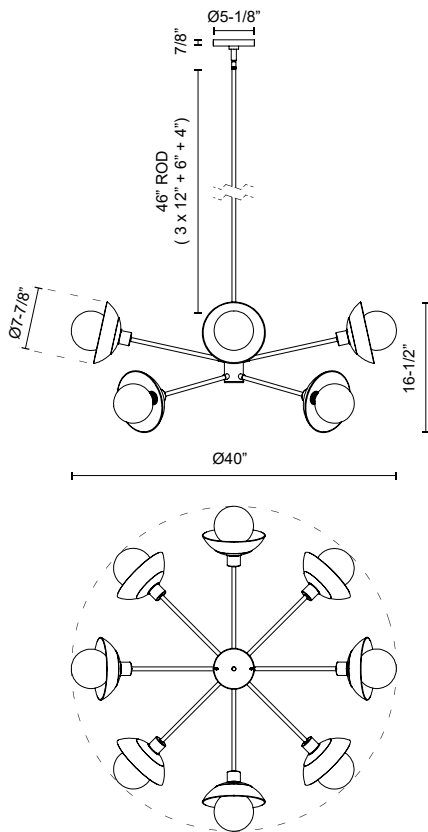

alora mood

P. 1.855.855.8926

CANADA: 102-19028 27th Ave. - Surrey, BC V3Z 5T1

USA: 3035 E. Lone Mountain Rd - Las Vegas, NV, 89081

FRANCESCA CH517338AGCL

FIXTURE DIMENSIONS	D40" x H16-1/2"
LAMP TYPE	E26
MAX WATTAGE	60W
BULB QTY	8
BULBS INCLUDED	No
RECOMMENDED BULB TYPE	G125
VOLTAGE	120V
GLASS DETAILS	Clear Glass
MATERIAL	Glass; Steel;
ROD LENGTH	46" Max (3x12" + 1x6" + 1x4")
DIAMETER OF ROD	3/4"
WIRE LENGTH	60"
MINIMUM HANG HEIGHT	25"
SLOPED CEILING ADAPTABLE	Yes, Up to 90 Degrees
LOCATION	Dry
BARCODE	UPC 69175907306
CANOPY DIMENSIONS	D5-1/8" x H7/8"
FINISH OPTION(S)	Aged Gold; Clear Glass;
BRAND	Alora Mood

[D - Diameter, L - Length, W - Width, H - Height, E - Extension]

AVAILABLE FINISHES:

CH517338AGCL

*For complete warranty terms, please visit: www.aloralighting.com/warranty