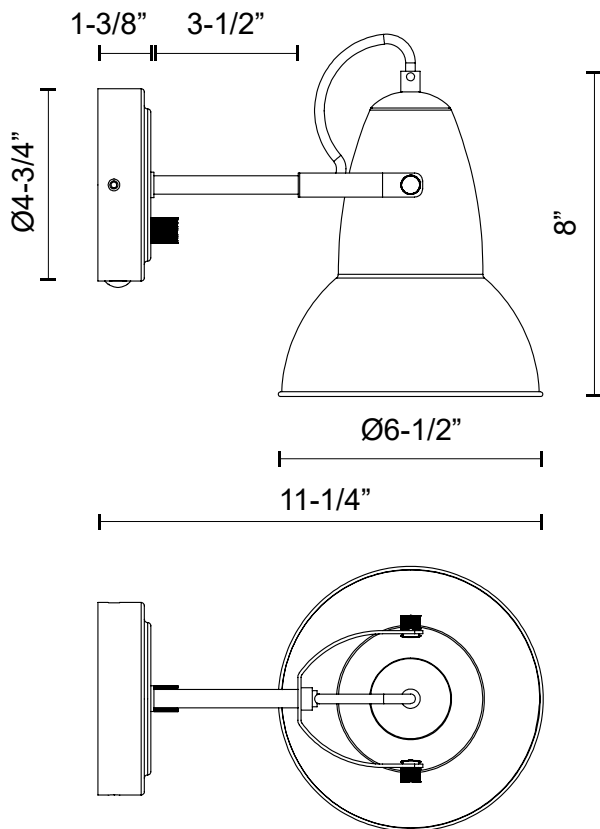

alora mood

P. 1.855.855.8926

CANADA: 102-19028 27th Ave. - Surrey, BC V3Z 5T1

USA: 3035 E. Lone Mountain Rd - Las Vegas, NV, 89081

FELIX WV576607MBAG

| | |
|-----------------------|--------------------------|
| FIXTURE DIMENSIONS | W6-1/2" x H8" x E11-1/4" |
| EXTENSION | 11-1/4" |
| LAMP TYPE | E26 |
| MAX WATTAGE | 60W |
| BULB QTY | 1 |
| BULBS INCLUDED | No |
| RECOMMENDED BULB TYPE | A19 |
| VOLTAGE | 120V |
| DIMMABLE | Full Range Dimmer Switch |
| SWITCH | Full Range Dimmer Switch |
| SHADE DIMENSIONS | D6-1/2" x H7-1/2" |
| MATERIAL | Steel |
| INSTALL OPTIONS | Down Only |
| LOCATION | Damp |
| BARCODE | UPC 69175907651 |
| CANOPY DIMENSIONS | D4-3/4" x E1-3/8" |
| FINISH OPTION(S) | Aged Gold; Matte Black; |
| BRAND | Alora Mood |

[D - Diameter, L - Length, W - Width, H - Height, E - Extension]

AVAILABLE FINISHES:

WV576607MBAG

*For complete warranty terms, please visit: www.aloralighting.com/warranty