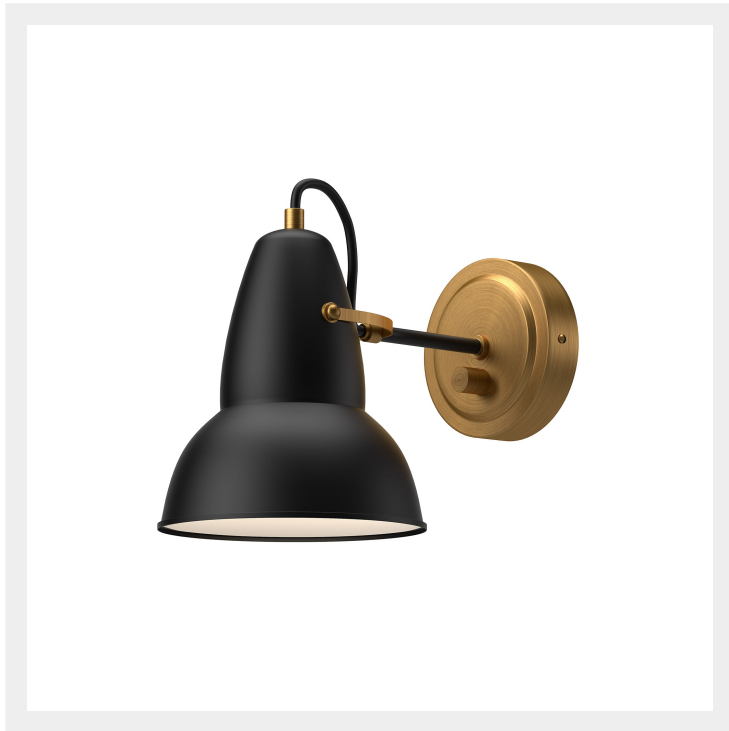

alora mood

P. 1.855.855.8926

CANADA: 102-19028 27th Ave. - Surrey, BC V3Z 5T1

USA: 3035 E. Lone Mountain Rd - Las Vegas, NV, 89081

FELIX WV576607MBAG

| | |
|-----------------------|--------------------------|
| FIXTURE DIMENSIONS | W6-1/2" x H8" x E11-1/4" |
| EXTENSION | 11-1/4" |
| LAMP TYPE | E26 |
| MAX WATTAGE | 60W |
| BULB QTY | 1 |
| BULBS INCLUDED | No |
| RECOMMENDED BULB TYPE | A19 |
| VOLTAGE | 120V |
| DIMMABLE | Full Range Dimmer Switch |
| SWITCH | Full Range Dimmer Switch |
| SHADE DIMENSIONS | D6-1/2" x H7-1/2" |
| MATERIAL | Steel |
| INSTALL OPTIONS | Down Only |
| LOCATION | Damp |
| BARCODE | UPC 69175907651 |
| CANOPY DIMENSIONS | D4-3/4" x E1-3/8" |
| FINISH OPTION(S) | Aged Gold; Matte Black; |
| BRAND | Alora Mood |

[D - Diameter, L - Length, W - Width, H - Height, E - Extension]

AVAILABLE FINISHES:

WV576607MBAG

*For complete warranty terms, please visit: www.aloralighting.com/warranty