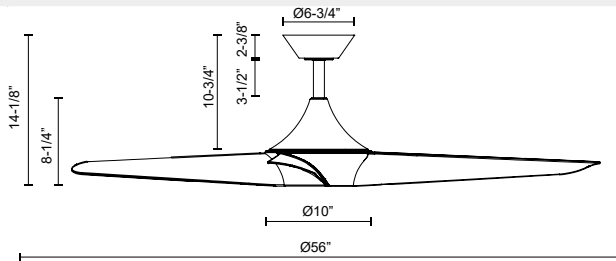

alora mood

P. 1.855.855.8926

CANADA: 19054 28TH Avenue Surrey - BC V3Z 6M3

USA: 3035 E. Lone Mountain Rd - Las Vegas, NV, 89081

EMIKO CF523056

FIXTURE DIMENSIONS	D56" x H14 1/8"
LIGHT SOURCE	LED
MAX WATTAGE	Total 53W Max [20W LED + Max 33W Motor]
TOTAL LUMENS	1900lm
DELIVERED LUMENS	1114lm
VOLTAGE	120V
COLOR TEMPERATURE	3000K
CRI (RA)	90CRI
DIMMABLE	Integrated Dimming with Remote
DIFFUSER DETAILS	Polymeric Diffuser
MATERIAL	Steel & Aluminum Body, ABS Blade
ROD LENGTH	3-1/2" (for different rod length, contact factory)
WIRE LENGTH	78" with 78" safety cable
MINIMUM HANG HEIGHT	14"
SLOPED CEILING ADAPTABLE	Yes, Up to 25 Degrees
LOCATION	Damp
CANOPY DIMENSIONS	D6 3/4" x H2 3/8"
MINIMUM DISTANCE TO FLOOR	84"
CEILING TO BLADE DISTANCE	10-3/4" Minimal
BLADE	3 Blades @ 23 Degrees Pitch
CONTROL	Remote Control
FAN RPM	6 Speed (Reversible), 49-140rpm
CFM	6000 Max
AIRFLOW EFFICIENCY (CFM/WATT)	750 Max
ESTIMATED YEARLY ENERGY COST (\$)	6
BRAND	Alora Mood

[D - Diameter, L - Length, W - Width, H - Height, E - Extension]

AVAILABLE FINISHES:

CF523056MB
Matte Black

CF523056WH
White

*For complete warranty terms, please visit: www.aloralighting.com/warranty

WWW.ALORAMOOD.COM