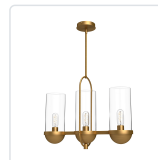

AVAILABLE FINISHES:

LP539024AGCL

*For complete warranty terms, please visit: www.aloralighting.com/warranty