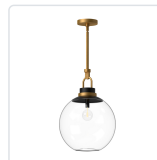

alora mood

P. 1.855.855.8926

CANADA: 102-19028 27th Ave. - Surrey, BC V3Z 5T1

USA: 3035 E. Lone Mountain Rd - Las Vegas, NV, 89081

COPPERFIELD PD520516AGCL

FIXTURE DIMENSIONS	D15-3/4" x H22-1/4"
LAMP TYPE	E26
MAX WATTAGE	60W
BULB QTY	1
BULBS INCLUDED	No
RECOMMENDED BULB TYPE	A19
VOLTAGE	120V
GLASS DETAILS	Clear Glass
MATERIAL	Aluminum; Glass; Steel;
ROD LENGTH	46" Max (3x12" + 1x6" + 1x4")
DIAMETER OF ROD	3/4"
WIRE LENGTH	60"
MINIMUM HANG HEIGHT	30"
SLOPED CEILING ADAPTABLE	Yes, Up to 90 Degrees
LOCATION	Dry
BARCODE	UPC 69175907332
CANOPY DIMENSIONS	D5-3/4"x H1"
FINISH OPTION(S)	Aged Gold; Clear Glass;
BRAND	Alora Mood

[D - Diameter, L - Length, W - Width, H - Height, E - Extension]

AVAILABLE FINISHES:

PD520516AGCL

*For complete warranty terms, please visit: www.aloralighting.com/warranty