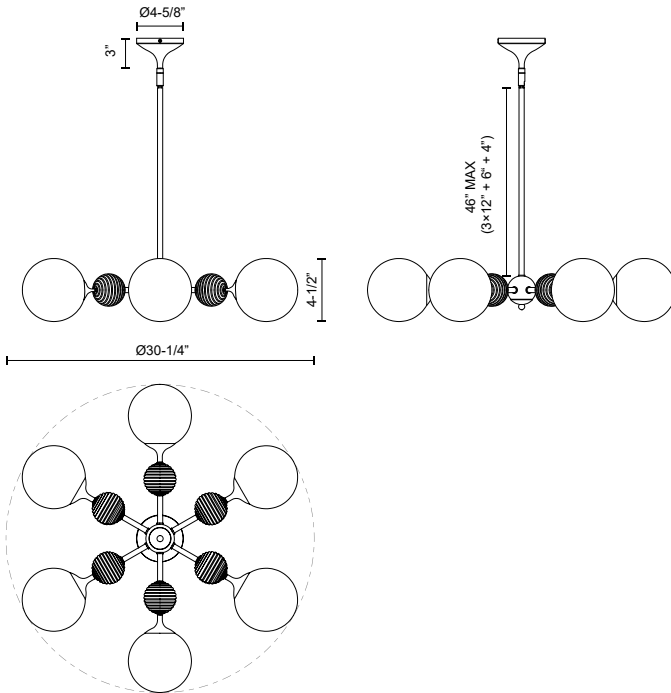

AVAILABLE FINISHES:

*For complete warranty terms, please visit: www.aloralighting.com/warranty