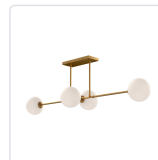

AVAILABLE FINISHES:

LP549448AGOP

*For complete warranty terms, please visit: www.aloralighting.com/warranty