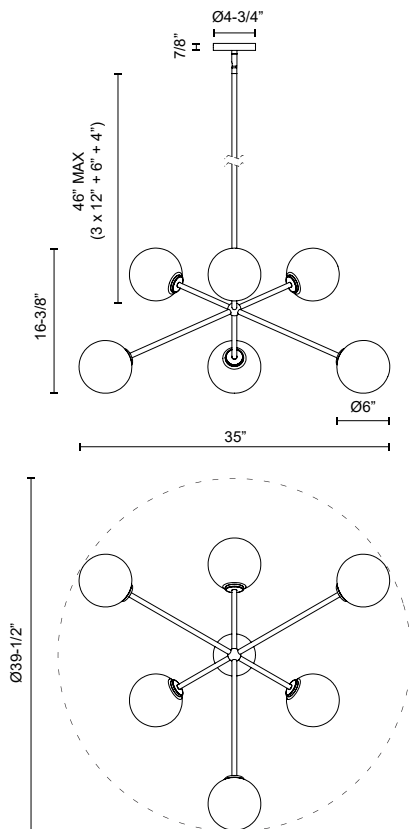

CASSIA CH549640AGOP

FIXTURE DIMENSIONS	D39-1/2" x H16-3/8"
LAMP TYPE	E12
MAX WATTAGE	40W
BULB QTY	6
BULBS INCLUDED	No
RECOMMENDED BULB TYPE	Candelabra
VOLTAGE	120V
GLASS DETAILS	Opal Glass
MATERIAL	Glass; Steel;
ROD LENGTH	46" Max (3x12" + 1x6" + 1x4")
DIAMETER OF ROD	5/8"
WIRE LENGTH	60"
MINIMUM HANG HEIGHT	24"
SLOPED CEILING ADAPTABLE	Yes, Up to 90 Degrees
LOCATION	Dry
BARCODE	UPC 69175907586
CANOPY DIMENSIONS	D4-3/4" x H7/8"
FINISH OPTION(S)	Aged Gold; Opal Matte Glass;
BRAND	Alora Mood

[D - Diameter, L - Length, W - Width, H - Height, E - Extension]

AVAILABLE FINISHES:

CH549640AGOP

*For complete warranty terms, please visit: www.aloralighting.com/warranty