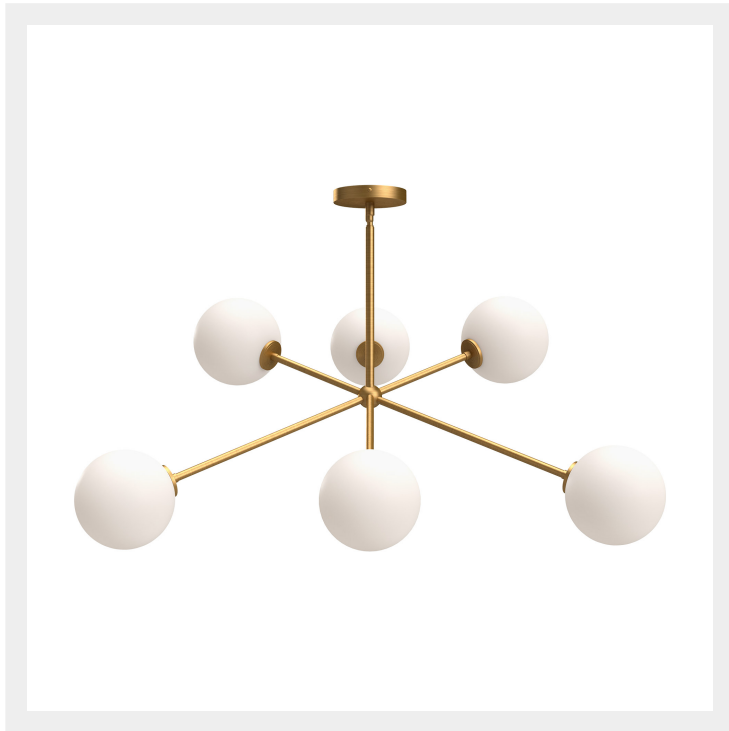

CASSIA CH549640AGOP

FIXTURE DIMENSIONS	D39-1/2" x H16-3/8"
LAMP TYPE	E12
MAX WATTAGE	40W
BULB QTY	6
BULBS INCLUDED	No
RECOMMENDED BULB TYPE	Candelabra
VOLTAGE	120V
GLASS DETAILS	Opal Glass
MATERIAL	Glass; Steel;
ROD LENGTH	46" Max (3x12" + 1x6" + 1x4")
DIAMETER OF ROD	5/8"
WIRE LENGTH	60"
MINIMUM HANG HEIGHT	24"
SLOPED CEILING ADAPTABLE	Yes, Up to 90 Degrees
LOCATION	Dry
BARCODE	UPC 69175907586
CANOPY DIMENSIONS	D4-3/4" x H7/8"
FINISH OPTION(S)	Aged Gold; Opal Matte Glass;
BRAND	Alora Mood

[D - Diameter, L - Length, W - Width, H - Height, E - Extension]

AVAILABLE FINISHES:

CH549640AGOP

*For complete warranty terms, please visit: www.aloralighting.com/warranty