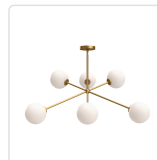

CASSIA CH549640AGOP

FIXTURE DIMENSIONS	D39-1/2" x H16-3/8"
LAMP TYPE	E12
MAX WATTAGE	40W
BULB QTY	6
BULBS INCLUDED	No
RECOMMENDED BULB TYPE	Candelabra
VOLTAGE	120V
GLASS DETAILS	Opal Glass
MATERIAL	Glass; Steel;
ROD LENGTH	46" Max (3x12" + 1x6" + 1x4")
DIAMETER OF ROD	5/8"
WIRE LENGTH	60"
MINIMUM HANG HEIGHT	24"
SLOPED CEILING ADAPTABLE	Yes, Up to 90 Degrees
LOCATION	Dry
BARCODE	UPC 69175907586
CANOPY DIMENSIONS	D4-3/4" x H7/8"
FINISH OPTION(S)	Aged Gold; Opal Matte Glass;
BRAND	Alora Mood

[D - Diameter, L - Length, W - Width, H - Height, E - Extension]

AVAILABLE FINISHES:

CH549640AGOP

*For complete warranty terms, please visit: www.aloralighting.com/warranty