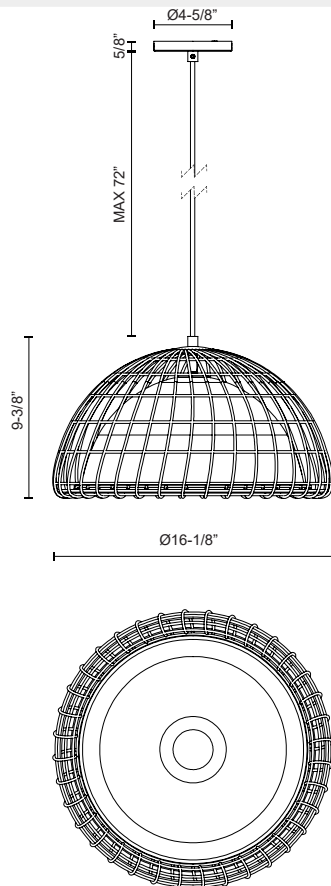

alora mood

P. 1.855.855.8926

CANADA: 19054 28TH Avenue Surrey - BC V3Z 6M3

USA: 3035 E. Lone Mountain Rd - Las Vegas, NV, 89081

BONDI PD631416

FIXTURE DIMENSIONS	D16-1/8" x H9-3/8"
LAMP TYPE	E26
MAX WATTAGE	60W
BULB QTY	1
BULBS INCLUDED	No
VOLTAGE	120V
MATERIAL	Steel + Rattan
WIRE LENGTH	72" Max
MINIMUM HANG HEIGHT	12"
SLOPED CEILING ADAPTABLE	Yes
ILLUMINATION DIRECTION	Omni-directional
LOCATION	Damp
CANOPY DIMENSIONS	D4-5/8" x H5/8"
PAINT FINISH	BG01; MB01;

[D - Diameter, L - Length, W - Width, H - Height, E - Extension]

AVAILABLE FINISHES:

*For complete warranty terms, please visit: www.aloralighting.com/warranty

WWW.ALORAMOOD.COM