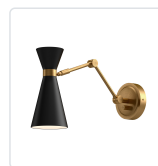

alora mood

P. 1.855.855.8926

CANADA: 102-19028 27th Ave. - Surrey, BC V3Z 5T1

USA: 3035 E. Lone Mountain Rd - Las Vegas, NV, 89081

BLAKE WV574524MBAG

FIXTURE DIMENSIONS	W4-3/8" x H12-1/4" x E20"
EXTENSION	20"
LAMP TYPE	E26
MAX WATTAGE	60W
BULB QTY	1
BULBS INCLUDED	No
RECOMMENDED BULB TYPE	A19
VOLTAGE	120V
DIMMABLE	Full Range Dimmer Switch
SWITCH	Full Range Dimmer Switch
SHADE DIMENSIONS	D4-3/8" x H12-1/4"
MATERIAL	Aluminum; Steel;
INSTALL OPTIONS	Down Only
LOCATION	Damp
BARCODE	UPC 69175907647
CANOPY DIMENSIONS	D4-3/4" x E1-3/8"
FINISH OPTION(S)	Aged Gold; Matte Black;
BRAND	Alora Mood

[D - Diameter, L - Length, W - Width, H - Height, E - Extension]

AVAILABLE FINISHES:

WV574524MBAG

*For complete warranty terms, please visit: www.aloralighting.com/warranty

WWW.ALORAMOOD.COM