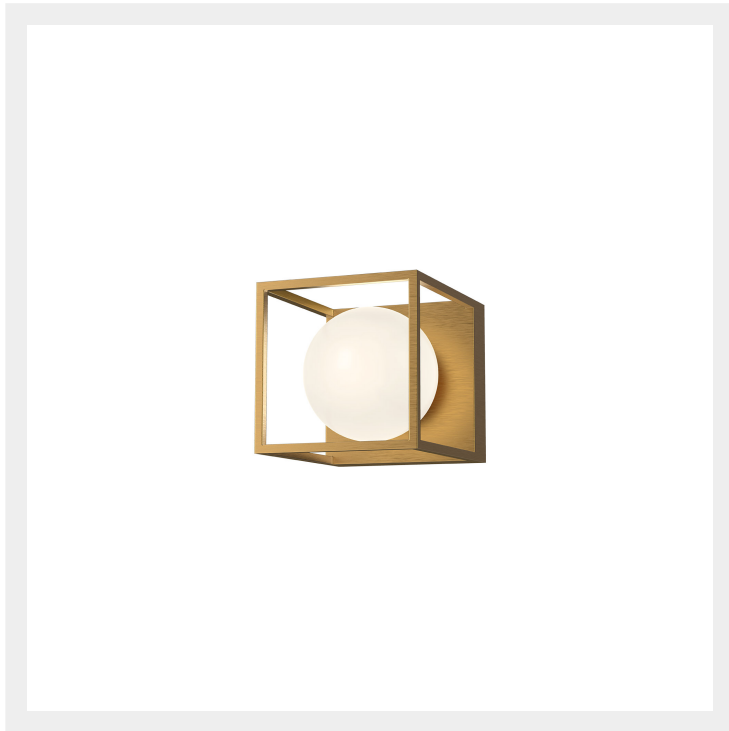

AMELIA VL519106AGOP

FIXTURE DIMENSIONS	W6-3/8" x H6-3/8" x E7-3/4"
HEIGHT FROM CENTER	3-1/8"
EXTENSION	7-3/4"
LAMP TYPE	E26
MAX WATTAGE	60W
BULB QTY	1
BULBS INCLUDED	No
RECOMMENDED BULB TYPE	A19
VOLTAGE	120V
GLASS DETAILS	Opal Glass
MATERIAL	Glass; Steel;
INSTALL OPTIONS	Horizontal/Vertical
LOCATION	Damp
BARCODE	UPC 69175907318
FINISH OPTION(S)	Aged Gold; Opal Matte Glass;
BRAND	Alora Mood

[D - Diameter, L - Length, W - Width, H - Height, E - Extension]

AVAILABLE FINISHES:

VL519106AGOP

*For complete warranty terms, please visit: www.aloralighting.com/warranty