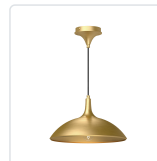

alora mood

P. 1.855.855.8926

CANADA: 102-19028 27th Ave. - Surrey, BC V3Z 5T1

USA: 3035 E. Lone Mountain Rd - Las Vegas, NV, 89081

ABEL PD627914BG

FIXTURE DIMENSIONS	D14-1/4" x H8-1/8"
LAMP TYPE	E26
MAX WATTAGE	60W
BULB QTY	1
BULBS INCLUDED	No
RECOMMENDED BULB TYPE	A19
VOLTAGE	120V
SHADE DIMENSIONS	D14-1/4" x H7-1/2"
MATERIAL	Aluminum
WIRE LENGTH	72"
MINIMUM HANG HEIGHT	14"
SLOPED CEILING ADAPTABLE	Yes
LOCATION	Dry
BARCODE	UPC 69175907697
CANOPY DIMENSIONS	D5-1/8" x H3"
FINISH OPTION(S)	Brushed Gold
BRAND	Alora Mood

[D - Diameter, L - Length, W - Width, H - Height, E - Extension]

AVAILABLE FINISHES:

PD627914BG

*For complete warranty terms, please visit: www.aloralighting.com/warranty