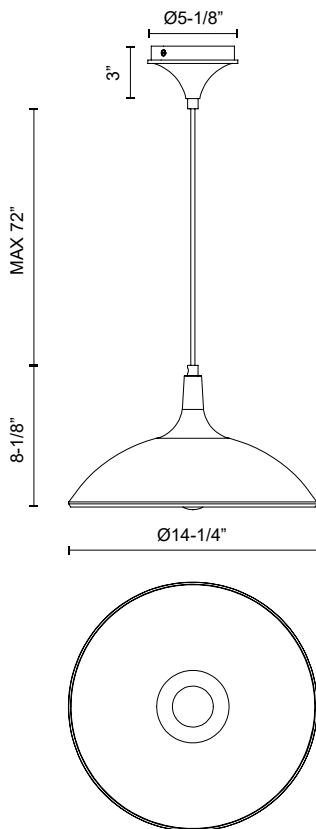

alora mood

P. 1.855.855.8926

CANADA: 102-19028 27th Ave. - Surrey, BC V3Z 5T1

USA: 3035 E. Lone Mountain Rd - Las Vegas, NV, 89081

ABEL PD627914BG

FIXTURE DIMENSIONS	D14-1/4" x H8-1/8"
LAMP TYPE	E26
MAX WATTAGE	60W
BULB QTY	1
BULBS INCLUDED	No
RECOMMENDED BULB TYPE	A19
VOLTAGE	120V
SHADE DIMENSIONS	D14-1/4" x H7-1/2"
MATERIAL	Aluminum
WIRE LENGTH	72"
MINIMUM HANG HEIGHT	14"
SLOPED CEILING ADAPTABLE	Yes
LOCATION	Dry
BARCODE	UPC 69175907697
CANOPY DIMENSIONS	D5-1/8" x H3"
FINISH OPTION(S)	Brushed Gold
BRAND	Alora Mood

[D - Diameter, L - Length, W - Width, H - Height, E - Extension]

AVAILABLE FINISHES:

PD627914BG

*For complete warranty terms, please visit: www.aloralighting.com/warranty