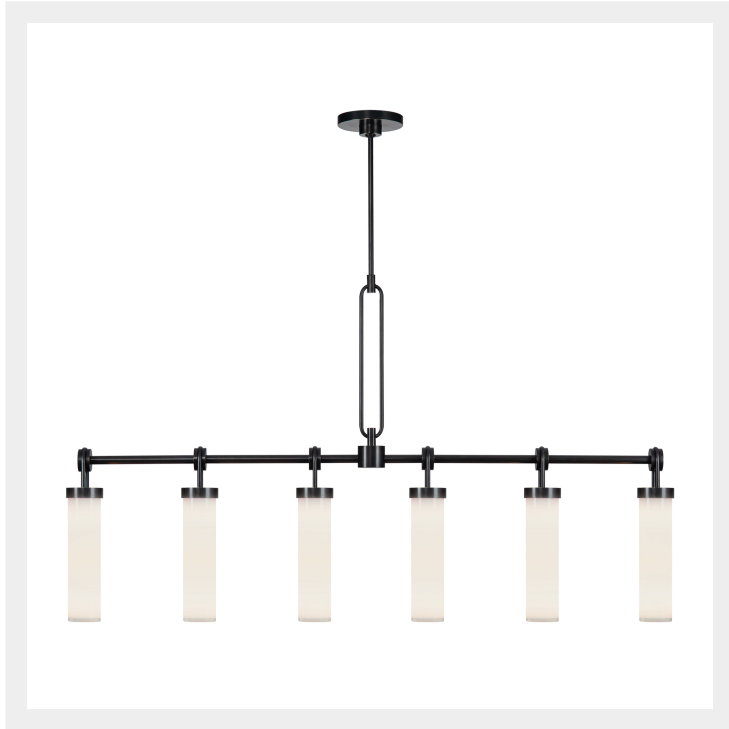

WYNWOOD LP355652

FIXTURE DIMENSIONS	L52-3/8" x W3-1/4" x H29-5/8"
LAMP TYPE	E26
MAX WATTAGE	60W
BULB QTY	6
BULBS INCLUDED	No
VOLTAGE	120V
GLASS DETAILS	Glossy Opal Glass
MATERIAL	Steel
ROD LENGTH	46" Max (3x12" + 1x6" + 1x4")
WIRE LENGTH	144"
MINIMUM HANG HEIGHT	36"
SLOPED CEILING ADAPTABLE	Yes, Up to 15 Degrees
ILLUMINATION DIRECTION	Down
LOCATION	Dry
CANOPY DIMENSIONS	D6" x H1-5/8"
PAINT FINISH	UB01; VB01;

[D - Diameter, L - Length, W - Width, H - Height, E - Extension]

AVAILABLE FINISHES:

LP355652UBGO
Urban
Bronze/Glossy
Opal

LP355652VBGO
Vintage
Brass/Glossy Opal

*For complete warranty terms, please visit: www.aloralighting.com/warranty