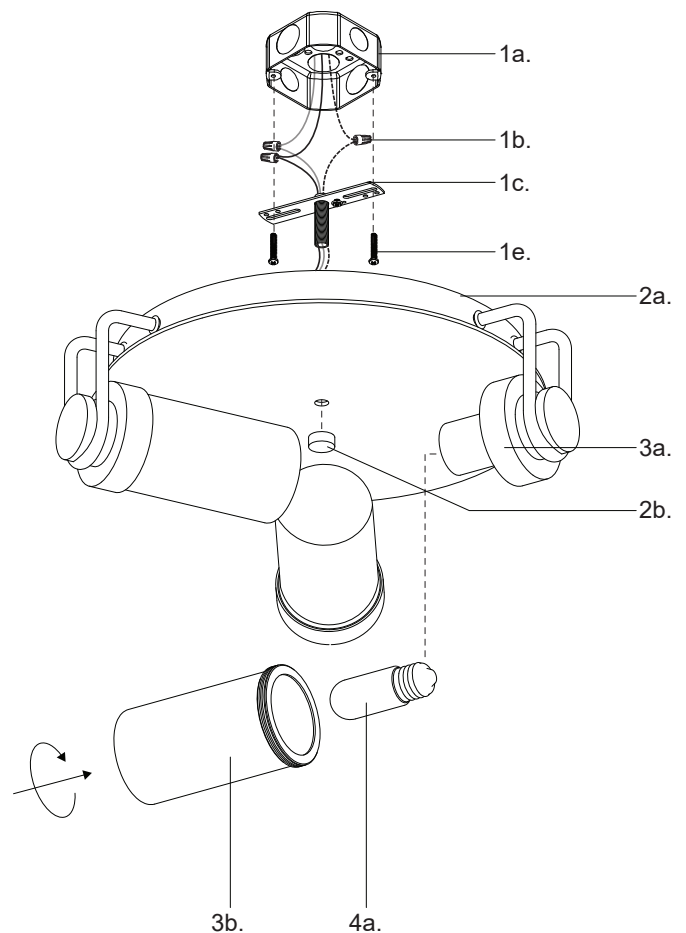

Please Note:

- 120V input

NOTICE

- The important safeguards and instructions outlined in this sheet cannot cover all possible conditions and situations that may occur. It must be understood that caution and certain care factors must be followed. These instructions are provided for your safety and we highly recommend that a licensed, trained electrician install this unit.
- This fixture is designed to be mounted on a correctly installed standard round or octagon box OR through a wiring box with a plaster frame. The box must be securely mounted to the structure of the building. The crossbar and hardware supplied should be used, directly mounting the fixture to the outlet box may make it impossible to correctly align the fixture.

ASSEMBLY INSTRUCTIONS

Step 1

Remove fixture from its original package.

Step 2

Separate mounting plate (1c) from canopy (2a) by removing decorative nut (2b).

Step 3

Attach mounting plate (1c) to electrical junction box (1a) using junction box screws provided (1e) in hardware package.

Step 4

Make proper electrical connections (**black to hot "L"**, **white to neutral "N"**, **ground to "GND"**) with wire nuts (1b) provided in hardware package.

Step 5

Attach canopy (2a) to mounting plate (1c) with decorative nut (2b).

Step 6

Install recommended lamp (4a) (not provided) (referred on the socket label for maximum wattage and type) into fixture socket. Secure glass (3b) to fixture (3a) by threading clockwise.

You are now ready to enjoy your fixture.