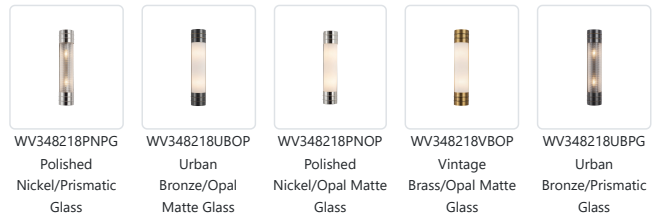

WILLARD WV348218

FIXTURE DIMENSIONS	W4-3/8" x H18-3/8" x E3-3/4"
HEIGHT FROM CENTER	9-1/8"
EXTENSION	3-3/4"
LAMP TYPE	E12
MAX WATTAGE	60W
BULB QTY	2
BULBS INCLUDED	No
VOLTAGE	120V
GLASS DETAILS	Clear Prismatic Glass; Matte Opal Glass;
MATERIAL	Steel
ILLUMINATION DIRECTION	Front
INSTALL OPTIONS	Wall Mount, All Orientation
ADA COMPLIANT	YES
LOCATION	Damp
PAINT FINISH	PN01; UB01; VB01;

[D - Diameter, L - Length, W - Width, H - Height, E - Extension]

AVAILABLE FINISHES:

WV348218PNPG Polished Nickel/Prismatic Glass
 WV348218UBOP Urban Bronze/Opal Matte Glass
 WV348218PNOP Polished Nickel/Opal Matte Glass
 WV348218VBOP Vintage Brass/Opal Matte Glass
 WV348218UBPG Urban Bronze/Prismatic Glass

WV348218VBPG Vintage Brass/Prismatic Glass

*For complete warranty terms, please visit: www.aloralighting.com/warranty