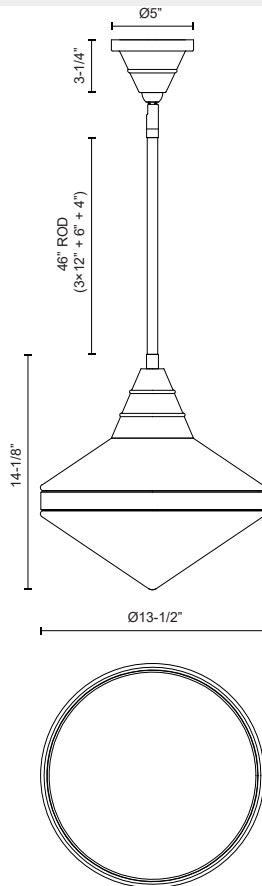

WILLARD PD348114

FIXTURE DIMENSIONS	D13-1/2" x H14-1/8"
LAMP TYPE	E26
MAX WATTAGE	60W
BULB QTY	1
BULBS INCLUDED	No
VOLTAGE	120V
GLASS DETAILS	Clear Prismatic Glass; Matte Opal Glass;
MATERIAL	Steel
ROD LENGTH	46" Max (3x12" + 1x6" + 1x4")
WIRE LENGTH	144"
MINIMUM HANG HEIGHT	22"
SLOPED CEILING ADAPTABLE	Yes, Up to 45 Degrees
ILLUMINATION DIRECTION	Down
LOCATION	Dry
CANOPY DIMENSIONS	D5" x H3-1/4"
PAINT FINISH	PN01; UB01; VB01;

[D - Diameter, L - Length, W - Width, H - Height, E - Extension]

AVAILABLE FINISHES:

PD348114PNPG Polished Nickel/Prismatic Glass
 PD348114PNOP Polished Nickel/Opal Matte Glass
 PD348114UBOP Urban Bronze/Opal Matte Glass
 PD348114UBPG Urban Bronze/Prismatic Glass
 PD348114VBOP Vintage Brass/Opal Matte Glass

PD348114VBPG Vintage Brass/Prismatic Glass

*For complete warranty terms, please visit: www.aloralighting.com/warranty