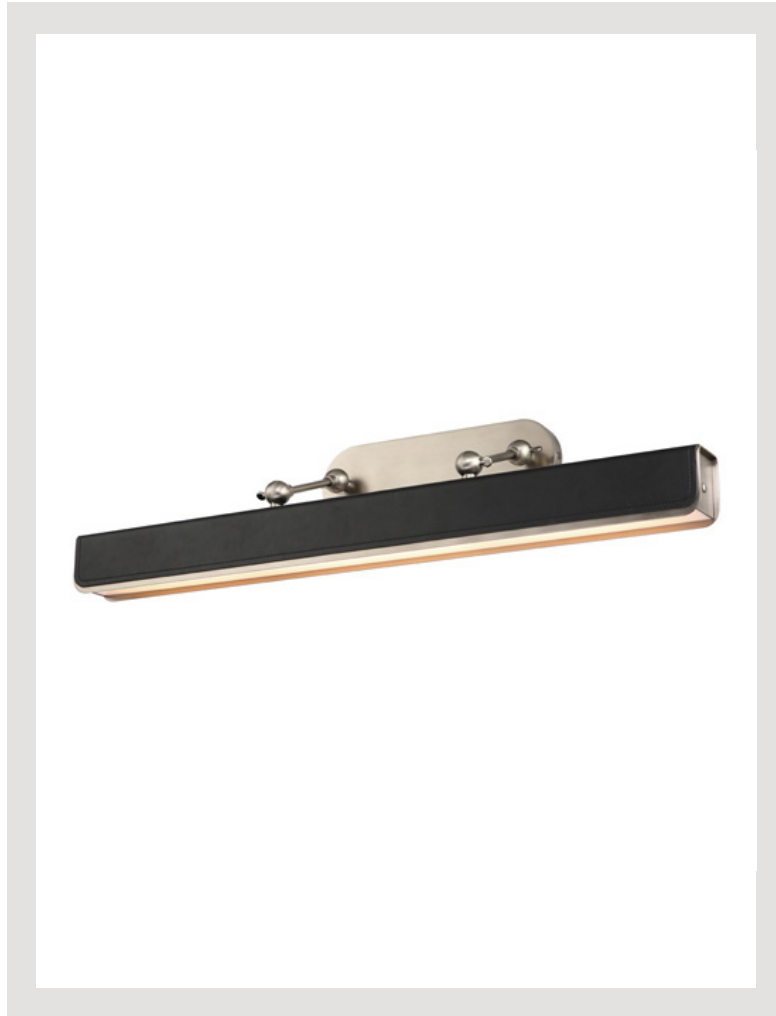

alora

P. 1.833.MY ALORA (692.5672)

CANADA: 102-19028 27TH Ave. - Surrey, BC V3Z 5T1

USA: 3035 E. Lone Mountain Rd - Las Vegas, NV, 89081

VALISE PICTURE

PL307931ANTL

FIXTURE DIMENSIONS	31.5"W x 2.4"H x x 7.6"E
HEIGHT FROM CENTER	2.3"
WEIGHT	-
GLASS	-
MATERIAL	Brass & Steel
CANOPY SIZE	12.6"W x 4.5"H x 0.8"E
LAMPING	LED - details below
VOLTAGE	120V
WIRE / CORD LENGTH	
CORD TYPE	-
MINIMUM HANG HEIGHT	-
INSTALL OPTIONS	-
ADA COMPLIANT	-
CERTIFICATION	ETL
UPC	841387002504
PACKAGE SIZE	-
PACKAGE WEIGHT	-

[D - Diameter, L - Length, W - Width, H - Height, E - Extension]

AVAILABLE FINISHES:

LED INFO

WATTAGE	28W
LUMENS	900lm
COLOR TEMPERATURE	2700K
CRI	>90
DIMMABLE	YES

*For complete warranty terms, please visit:
www.aloralighting.com/warranty