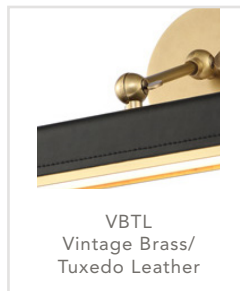

alora

P. 1.833.MY ALORA (692.5672)

CANADA: 102-19028 27TH Ave. - Surrey, BC V3Z 5T1

USA: 3035 E. Lone Mountain Rd - Las Vegas, NV, 89081

VALISE PICTURE

PL307931ANTL

FIXTURE DIMENSIONS	31.5"W x 2.4"H x x 7.6"E
HEIGHT FROM CENTER	2.3"
WEIGHT	-
GLASS	-
MATERIAL	Brass & Steel
CANOPY SIZE	12.6"W x 4.5"H x 0.8"E
LAMPING	LED - details below
VOLTAGE	120V
WIRE / CORD LENGTH	
CORD TYPE	-
MINIMUM HANG HEIGHT	-
INSTALL OPTIONS	-
ADA COMPLIANT	-
CERTIFICATION	ETL
UPC	841387002504
PACKAGE SIZE	-
PACKAGE WEIGHT	-

[D - Diameter, L - Length, W - Width, H - Height, E - Extension]

AVAILABLE FINISHES:

LED INFO

WATTAGE	28W
LUMENS	900lm
COLOR TEMPERATURE	2700K
CRI	>90
DIMMABLE	YES

*For complete warranty terms, please visit:
www.aloralighting.com/warranty