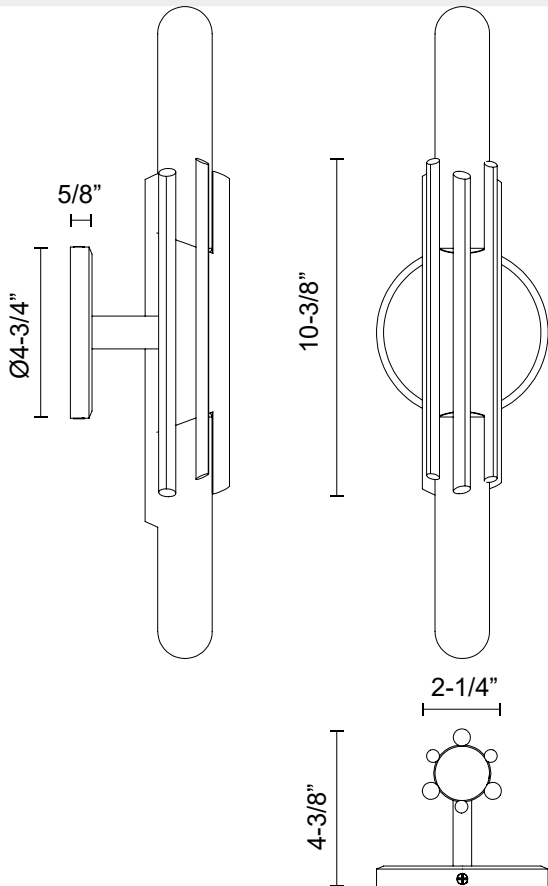

TORRES WV335811

FIXTURE DIMENSIONS	W2-1/4" x H10-3/8" x E4-3/8"
LAMP TYPE	E26
MAX WATTAGE	60W
BULB QTY	2
BULBS INCLUDED	No
VOLTAGE	120V
MATERIAL	Iron
INSTALL OPTIONS	Up/Down; Wall;
LOCATION	Damp
CANOPY DIMENSIONS	D4-3/4" x E5/8"
PAINT FINISH	MB01; PN01; VB01;

[D - Diameter, L - Length, W - Width, H - Height, E - Extension]

AVAILABLE FINISHES:

WV335811MB
Matte Black

WV335811PN
Polished Nickel

WV335811VB
Vintage Brass

*For complete warranty terms, please visit: www.aloralighting.com/warranty