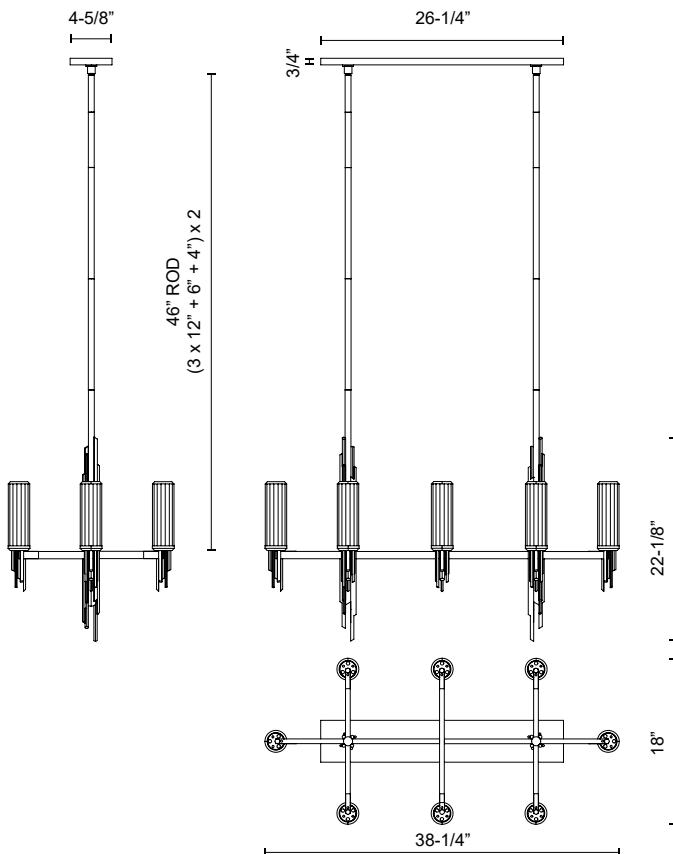

WWW.ALORALIGHTING.COM

© 2022 KUZCO LIGHTING. ALL RIGHTS RESERVED.