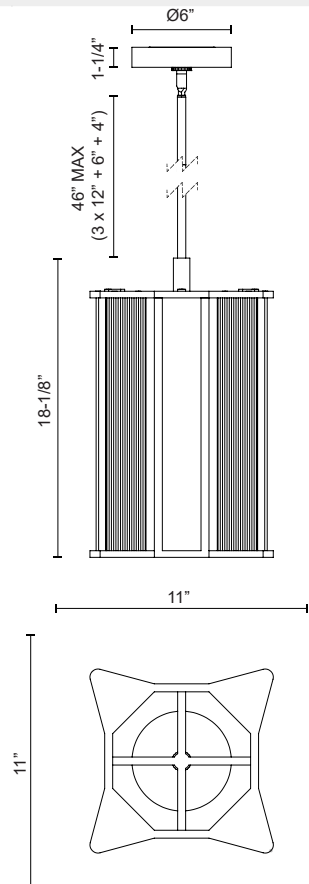

## SABRE PD339415

FIXTURE DIMENSIONS	W11" x L11" x H18-1/8"
LIGHT SOURCE	LED with DC Driver
WATTAGE	26W
TOTAL LUMENS	2400lm
DELIVERED LUMENS	PNCR-2250lm*; UBCR-1850lm*; VBCR-2050lm*;
VOLTAGE	120V
COLOR TEMPERATURE	2700K
CRI (RA)	90CRI
DIMMABLE	Yes, TRIAC or ELV Dimmer (Not Included)
GLASS DETAILS	Clear Glass
MATERIAL	Aluminum; Glass; Iron;
ROD LENGTH	46" Max (3x12" + 1x6" + 1x4")
WIRE LENGTH	144"
MINIMUM HANG HEIGHT	26"
SLOPED CEILING ADAPTABLE	Yes, Up to 45 Degrees
LOCATION	Dry
CANOPY DIMENSIONS	D6" x H1-1/4"
CEC TITLE 24 JA8	Yes, JA8-2022
PAINT FINISH	PN01; UB01; VB01;

[ D - Diameter, L - Length, W - Width, H - Height, E - Extension ]