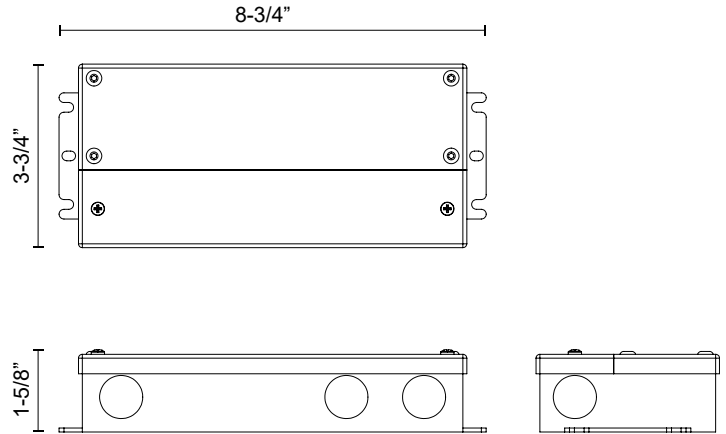

AKOYA PD321512

FIXTURE DIMENSIONS	L148-3/4" x W3-1/4" x H3-1/4"
LIGHT SOURCE	LED with Remote Driver
WATTAGE	68W
TOTAL LUMENS	4915lm
DELIVERED LUMENS	2450lm*
VOLTAGE	48V DC Input
COLOR TEMPERATURE	3000K
CRI (RA)	90CRI
DIMMABLE	Yes, TRIAC/ELV (Not Included) or 0-10V Dimmer (Optional, Not Included)
DIFFUSER DETAILS	Frosted PC
MATERIAL	Acrylic; Aluminum; Iron;
LOCATION	Dry
CANOPY DIMENSIONS	D2-7/8" x H1-3/8"
REMOTE DRIVER	Powered by DR48-119-UNV-RT Remote Driver (Sold Separately)
PAINT FINISH	CH01

[D - Diameter, L - Length, W - Width, H - Height, E - Extension]

AVAILABLE FINISHES:

PD321512CH
Chrome

*For complete warranty terms, please visit: www.aloralighting.com/warranty

REMOTE DRIVER DR48-119-UNV-RT

DRIVER

PROJECT

SPECIFICATION DETAILS

* For custom options, consult factory for details.

Fixture Dimensions	L8-3/4" x W3-3/4" x H1-5/8"
Wattage	120W
Voltage	120-277V
Output	48V DC, 2.5A
Power Factor	≥0.95
THD	<10%
Dimming	100% - 10% TRIAC or ELV Dimmer (Not Included) or 100% - 10% 0-10V Dimmer (Optional, Not Included)
Certification	cULus, FCC, RoHS
Location	Damp
Weight	3 LBS
Warranty	5 Years
Mounting Orientation	Max 30ft from fixture with 18AWG (See Illustration Sheet for more details)