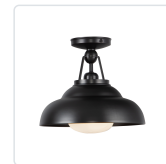

## PALMETTO SF344012

FIXTURE DIMENSIONS	D12" x H10-7/8"
LAMP TYPE	E26
MAX WATTAGE	60W
BULB QTY	1
BULBS INCLUDED	No
VOLTAGE	120V
GLASS DETAILS	Glossy Opal Glass
MATERIAL	Steel
SHADE DETAILS	Steel Spun Shade
ILLUMINATION DIRECTION	Down
INSTALL OPTIONS	Ceiling Only
LOCATION	Dry
CANOPY DIMENSIONS	D4-3/4" x H1-1/8"
PAINT FINISH	PN01; UB01;

### AVAILABLE FINISHES:

SF344012PBGO  
Polished  
Brass/Glossy Opal

SF344012PNGO  
Polished  
Nickel/Glossy Opal

SF344012UBGO  
Urban  
Bronze/Glossy  
Opal

\*For complete warranty terms, please visit: [www.aloralighting.com/warranty](http://www.aloralighting.com/warranty)