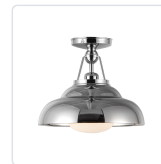

## PALMETTO SF344012

FIXTURE DIMENSIONS	D12" x H10-7/8"
LAMP TYPE	E26
MAX WATTAGE	60W
BULB QTY	1
BULBS INCLUDED	No
VOLTAGE	120V
GLASS DETAILS	Glossy Opal Glass
MATERIAL	Steel
SHADE DETAILS	Steel Spun Shade
ILLUMINATION DIRECTION	Down
INSTALL OPTIONS	Ceiling Only
LOCATION	Dry
CANOPY DIMENSIONS	D4-3/4" x H1-1/8"
PAINT FINISH	PN01; UB01;

### AVAILABLE FINISHES:

SF344012PBGO  
Polished  
Brass/Glossy Opal

SF344012PNGO  
Polished  
Nickel/Glossy Opal

SF344012UBGO  
Urban  
Bronze/Glossy  
Opal

\*For complete warranty terms, please visit: [www.aloralighting.com/warranty](http://www.aloralighting.com/warranty)