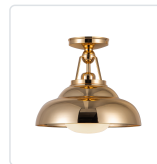

## PALMETTO SF344012

FIXTURE DIMENSIONS	D12" x H10-7/8"
LAMP TYPE	E26
MAX WATTAGE	60W
BULB QTY	1
BULBS INCLUDED	No
VOLTAGE	120V
GLASS DETAILS	Glossy Opal Glass
MATERIAL	Steel
SHADE DETAILS	Steel Spun Shade
ILLUMINATION DIRECTION	Down
INSTALL OPTIONS	Ceiling Only
LOCATION	Dry
CANOPY DIMENSIONS	D4-3/4" x H1-1/8"
PAINT FINISH	PN01; UB01;

### AVAILABLE FINISHES:

SF344012PBGO  
Polished  
Brass/Glossy Opal

SF344012PNGO  
Polished  
Nickel/Glossy Opal

SF344012UBGO  
Urban  
Bronze/Glossy  
Opal

\*For complete warranty terms, please visit: [www.aloralighting.com/warranty](http://www.aloralighting.com/warranty)