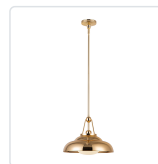

PALMETTO PD344014

| | |
|--------------------------|-------------------------------|
| FIXTURE DIMENSIONS | D14-1/2" x H11-5/8" |
| LAMP TYPE | E26 |
| MAX WATTAGE | 60W |
| BULB QTY | 1 |
| BULBS INCLUDED | No |
| VOLTAGE | 120V |
| GLASS DETAILS | Glossy Opal Glass |
| MATERIAL | Steel |
| SHADE DETAILS | Steel Spun Shade |
| ROD LENGTH | 46" Max (3x12" + 1x6" + 1x4") |
| WIRE LENGTH | 144" |
| MINIMUM HANG HEIGHT | 20" |
| SLOPED CEILING ADAPTABLE | Yes, Up to 45 Degrees |
| ILLUMINATION DIRECTION | Down |
| LOCATION | Dry |
| CANOPY DIMENSIONS | D4-3/4" x H2" |
| PAINT FINISH | PN01; UB01; |

[D - Diameter, L - Length, W - Width, H - Height, E - Extension]

AVAILABLE FINISHES:

PD344014PBGO
Polished
Brass/Glossy Opal

PD344014PNGO
Polished
Nickel/Glossy Opal

PD344014UBGO
Urban
Bronze/Glossy Opal

*For complete warranty terms, please visit: www.aloralighting.com/warranty