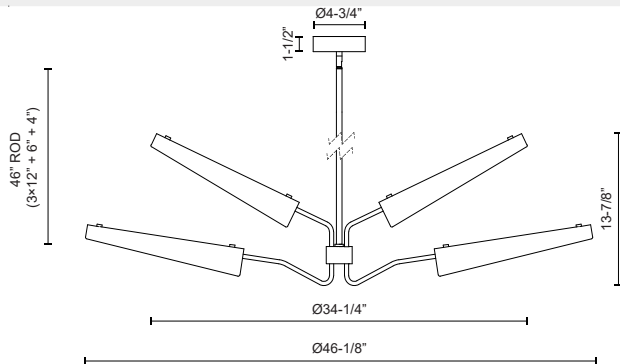

## OSORIO CH347646

FIXTURE DIMENSIONS	D46-1/8" x H13-7/8"
LIGHT SOURCE	LED with DC Driver
WATTAGE	31W
TOTAL LUMENS	2320lm
DELIVERED LUMENS	605lm*
VOLTAGE	120V
COLOR TEMPERATURE	2700K
CRI (RA)	90CRI
DIMMABLE	Yes, TRIAC/ELV Dimmer (Not Included)
MATERIAL	Steel + Copper
SHADE DETAILS	Steel Shade
ROD LENGTH	46" Max (3x12" + 1x6" + 1x4")
WIRE LENGTH	144"
MINIMUM HANG HEIGHT	20"
SLOPED CEILING ADAPTABLE	Yes, Up to 45 Degrees
ILLUMINATION DIRECTION	Down
LOCATION	Dry
CANOPY DIMENSIONS	D4-3/4" x H1-1/2"
CEC TITLE 24 JA8	Yes, JA8-2022
BRAND	Alora

[ D - Diameter, L - Length, W - Width, H - Height, E - Extension ]