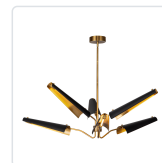

## OSORIO CH347646

FIXTURE DIMENSIONS	D46-1/8" x H13-7/8"
LIGHT SOURCE	LED with DC Driver
WATTAGE	31W
TOTAL LUMENS	2320lm
DELIVERED LUMENS	605lm*
VOLTAGE	120V
COLOR TEMPERATURE	2700K
CRI (RA)	90CRI
DIMMABLE	Yes, TRIAC/ELV Dimmer (Not Included)
MATERIAL	Steel + Copper
SHADE DETAILS	Steel Shade
ROD LENGTH	46" Max (3x12" + 1x6" + 1x4")
WIRE LENGTH	144"
MINIMUM HANG HEIGHT	20"
SLOPED CEILING ADAPTABLE	Yes, Up to 45 Degrees
ILLUMINATION DIRECTION	Down
LOCATION	Dry
CANOPY DIMENSIONS	D4-3/4" x H1-1/2"
CEC TITLE 24 JA8	Yes, JA8-2022
BRAND	Alora

### AVAILABLE FINISHES:

CH347646MMVVB  
Matte  
White/Vintage  
Brass

CH347646MBVB  
Matte  
Black/Vintage  
Brass

\*For complete warranty terms, please visit: [www.aloralighting.com/warranty](http://www.aloralighting.com/warranty)