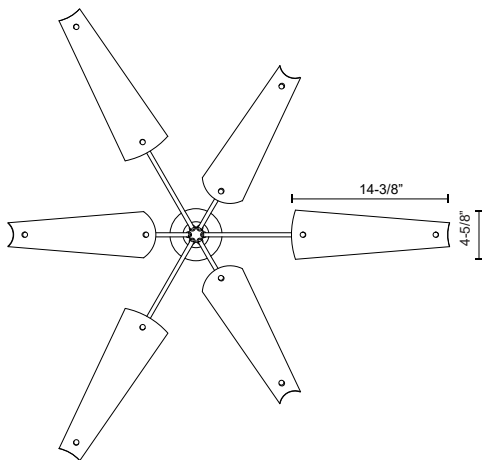

## OSORIO CH347646

FIXTURE DIMENSIONS	D46-1/8" x H13-7/8"
LIGHT SOURCE	LED with DC Driver
WATTAGE	31W
TOTAL LUMENS	2320lm
DELIVERED LUMENS	605lm*
VOLTAGE	120V
COLOR TEMPERATURE	2700K
CRI (RA)	90CRI
DIMMABLE	Yes, TRIAC/ELV Dimmer (Not Included)
MATERIAL	Steel + Copper
SHADE DETAILS	Steel Shade
ROD LENGTH	46" Max (3x12" + 1x6" + 1x4")
WIRE LENGTH	144"
MINIMUM HANG HEIGHT	20"
SLOPED CEILING ADAPTABLE	Yes, Up to 45 Degrees
ILLUMINATION DIRECTION	Down
LOCATION	Dry
CANOPY DIMENSIONS	D4-3/4" x H1-1/2"
CEC TITLE 24 JA8	Yes, JA8-2022
BRAND	Alora

[ D - Diameter, L - Length, W - Width, H - Height, E - Extension ]