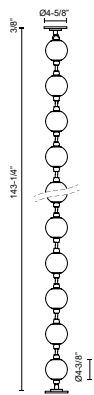

MARNI PD321720-RT

Vertical Option

Horizontal Option

FIXTURE DIMENSIONS	L143-1/4" x W4-3/8" x H4-3/8"
LIGHT SOURCE	LED with Remote Driver
WATTAGE	94W
TOTAL LUMENS	5830lm
DELIVERED LUMENS	NB-4675lm*; PN-4580lm*;
VOLTAGE	120-277V
COLOR TEMPERATURE	3000K
CRI (RA)	90CRI
DIMMABLE	Yes, TRIAC/ELV (Not Included) or 0-10V Dimmer (Optional, Not Included)
DIFFUSER DETAILS	Clear Carved Acrylic
MATERIAL	Aluminum + Steel
SLOPED CEILING ADAPTABLE	Yes, Up to 45 Degrees
ILLUMINATION DIRECTION	Omni-directional
LOCATION	Dry
CANOPY DIMENSIONS	D4-5/8" x H3/8"
PAINT FINISH	NB01; PN01;

[D - Diameter, L - Length, W - Width, H - Height, E - Extension]

AVAILABLE FINISHES:

PD321720NB-RT
Natural Brass

PD321720PN-RT
Polished Nickel

*For complete warranty terms, please visit: www.aloralighting.com/warranty