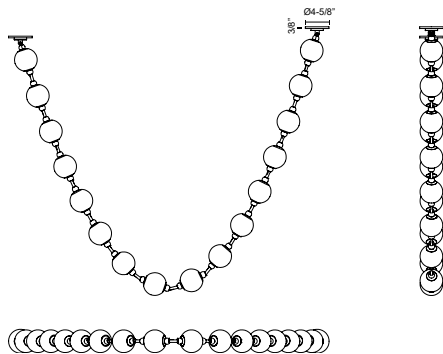

MARNI PD321716-RT

Vertical Option

Horizontal Option

FIXTURE DIMENSIONS	L114-7/8" x W4-3/8" x H4-3/8"
LIGHT SOURCE	LED with Remote Driver
WATTAGE	75W
TOTAL LUMENS	4650lm
DELIVERED LUMENS	NB-3710lm*; PN-3635lm*;
VOLTAGE	120-277V
COLOR TEMPERATURE	3000K
CRI (RA)	90CRI
DIMMABLE	Yes, TRIAC/ELV (Not Included) or 0-10V Dimmer (Optional, Not Included)
DIFFUSER DETAILS	Clear Carved Acrylic
MATERIAL	Aluminum + Steel
SLOPED CEILING ADAPTABLE	Yes, Up to 45 Degrees
ILLUMINATION DIRECTION	Omni-directional
LOCATION	Dry
CANOPY DIMENSIONS	D4-5/8" x H3/8"
PAINT FINISH	NB01; PN01;

[D - Diameter, L - Length, W - Width, H - Height, E - Extension]

AVAILABLE FINISHES:

PD321716NB-RT
Natural Brass

PD321716PN-RT
Polished Nickel

*For complete warranty terms, please visit: www.aloralighting.com/warranty