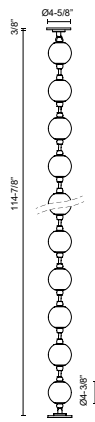

MARNI PD321716-RT

Vertical Option

Horizontal Option

FIXTURE DIMENSIONS	L114-7/8" x W4-3/8" x H4-3/8"
LIGHT SOURCE	LED with Remote Driver
WATTAGE	75W
TOTAL LUMENS	4650lm
DELIVERED LUMENS	NB-3710lm*; PN-3635lm*;
VOLTAGE	120-277V
COLOR TEMPERATURE	3000K
CRI (RA)	90CRI
DIMMABLE	Yes, TRIAC/ELV (Not Included) or 0-10V Dimmer (Optional, Not Included)
DIFFUSER DETAILS	Clear Carved Acrylic
MATERIAL	Aluminum + Steel
SLOPED CEILING ADAPTABLE	Yes, Up to 45 Degrees
ILLUMINATION DIRECTION	Omni-directional
LOCATION	Dry
CANOPY DIMENSIONS	D4-5/8" x H3/8"
PAINT FINISH	NB01; PN01;

[D - Diameter, L - Length, W - Width, H - Height, E - Extension]

AVAILABLE FINISHES:

PD321716NB-RT
Natural Brass

PD321716PN-RT
Polished Nickel

*For complete warranty terms, please visit: www.aloralighting.com/warranty