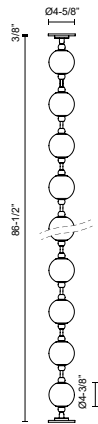

MARNI PD321712-RT

Vertical Option

Horizontal Option

FIXTURE DIMENSIONS	L86-1/2" x W4-3/8" x H4-3/8"
LIGHT SOURCE	LED with Remote Driver
WATTAGE	57W
TOTAL LUMENS	3540lm
DELIVERED LUMENS	NB-2805lm*; PN-2750lm*;
VOLTAGE	120-277V
COLOR TEMPERATURE	3000K
CRI (RA)	90CRI
DIMMABLE	Yes, TRIAC/ELV (Not Included) or 0-10V Dimmer (Optional, Not Included)
DIFFUSER DETAILS	Clear Carved Acrylic
MATERIAL	Aluminum + Steel
SLOPED CEILING ADAPTABLE	Yes, Up to 45 Degrees
ILLUMINATION DIRECTION	Omni-directional
LOCATION	Dry
CANOPY DIMENSIONS	D4-5/8" x H3/8"
PAINT FINISH	NB01; PN01;

[D - Diameter, L - Length, W - Width, H - Height, E - Extension]

AVAILABLE FINISHES:

PD321712NB-RT
Natural Brass

PD321712PN-RT
Polished Nickel

*For complete warranty terms, please visit: www.aloralighting.com/warranty