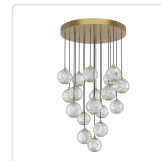

MARNI MP321218

FIXTURE DIMENSIONS	D21-1/8" x H4-5/8"
LIGHT SOURCE	LED with DC Driver
WATTAGE	90W
TOTAL LUMENS	6460lm
DELIVERED LUMENS	5706lm
VOLTAGE	120V
COLOR TEMPERATURE	3000K
CRI (RA)	90CRI
DIMMABLE	TRIAC Dimmer (Not Included)
DIFFUSER DETAILS	Clear Carved Acrylic
MATERIAL	Clear Carved Acrylic; Steel;
WIRE LENGTH	144"
MINIMUM HANG HEIGHT	6"
LOCATION	Dry
CANOPY DIMENSIONS	D19-3/4" x H1-7/8"
PAINT FINISH	NB01; PN01;

[D - Diameter, L - Length, W - Width, H - Height, E - Extension]

AVAILABLE FINISHES:

MP321218PN
Polished Nickel

MP321218NB
Natural Brass

*For complete warranty terms, please visit: www.aloralighting.com/warranty