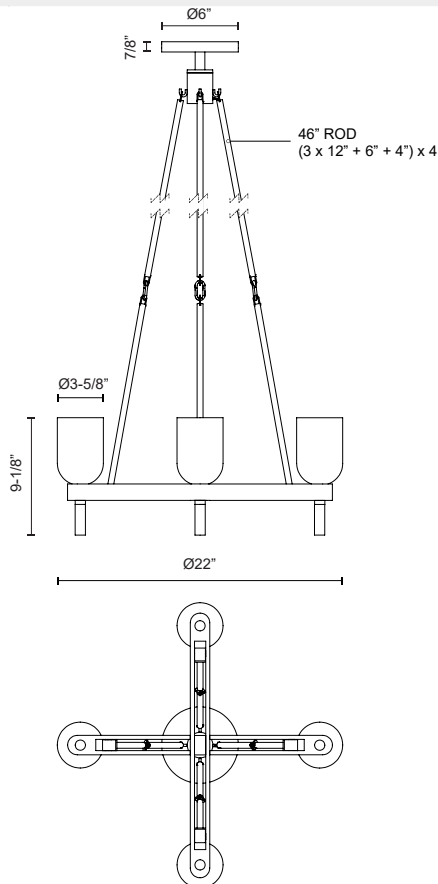

LUCIAN PD338422

FIXTURE DIMENSIONS	D22" x H35-3/8"
LAMP TYPE	E12
MAX WATTAGE	60W
BULB QTY	4
BULBS INCLUDED	No
VOLTAGE	120V
GLASS DETAILS	Clear Crystal
MATERIAL	Crystal; Iron;
ROD LENGTH	46" Max (3x12" + 1x6" + 1x4")
WIRE LENGTH	144"
MINIMUM HANG HEIGHT	24"
SLOPED CEILING ADAPTABLE	No
LOCATION	Dry
CANOPY DIMENSIONS	D6" x H7/8"
PAINT FINISH	PN01; UB01; VB01;

[D - Diameter, L - Length, W - Width, H - Height, E - Extension]

AVAILABLE FINISHES:

*For complete warranty terms, please visit: www.aloralighting.com/warranty