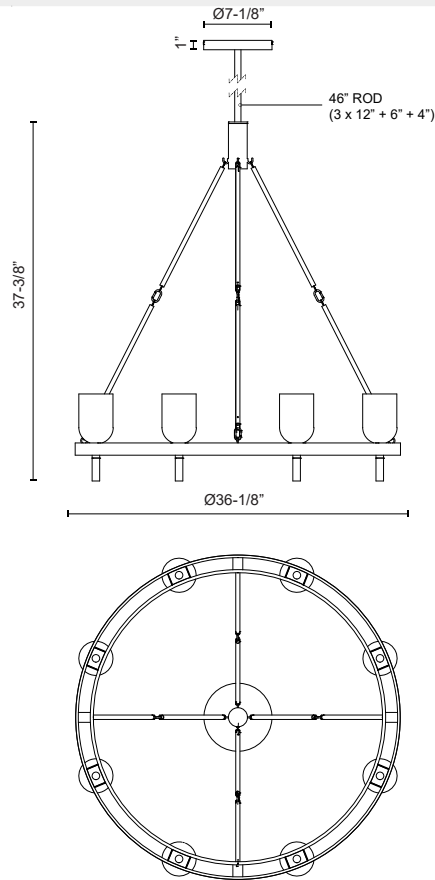

LUCIAN CH338836

FIXTURE DIMENSIONS	D36-1/8" x H37-3/8"
LAMP TYPE	E12
MAX WATTAGE	60W
BULB QTY	8
BULBS INCLUDED	No
VOLTAGE	120V
DIFFUSER DETAILS	Alabaster
GLASS DETAILS	Clear Crystal
MATERIAL	Steel
ROD LENGTH	46" Max (3x12" + 1x6" + 1x4")
WIRE LENGTH	144"
MINIMUM HANG HEIGHT	44"
SLOPED CEILING ADAPTABLE	No
ILLUMINATION DIRECTION	Up
LOCATION	Dry
CANOPY DIMENSIONS	D7-1/8" x H1"
PAINT FINISH	PN01; UB01; VB01;

[D - Diameter, L - Length, W - Width, H - Height, E - Extension]

AVAILABLE FINISHES:

*For complete warranty terms, please visit: www.aloralighting.com/warranty