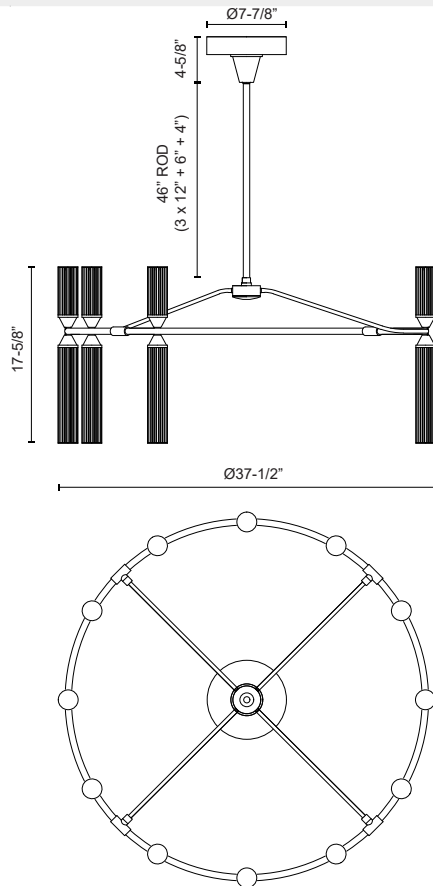

EDWIN CH348038

FIXTURE DIMENSIONS	D37-1/2" x H17-5/8"
LIGHT SOURCE	LED with DC Driver
WATTAGE	118W
TOTAL LUMENS	8640lm
DELIVERED LUMENS	7450lm*
VOLTAGE	120V
COLOR TEMPERATURE	3000K
CRI (RA)	90CRI
DIMMABLE	Yes, TRIAC or ELV Dimmer (Not Included)
GLASS DETAILS	Frosted Ribbed Glass
MATERIAL	Steel
ROD LENGTH	46" Max (3x12" + 1x6" + 1x4")
WIRE LENGTH	144"
MINIMUM HANG HEIGHT	26"
SLOPED CEILING ADAPTABLE	No
ILLUMINATION DIRECTION	Up/Down
LOCATION	Dry
CANOPY DIMENSIONS	D7-7/8" x H4-5/8"
PAINT FINISH	UB01; VB01;

[D - Diameter, L - Length, W - Width, H - Height, E - Extension]

AVAILABLE FINISHES:

CH348038UBFR
Urban
Bronze/Frosted
Ribbed Glass

CH348038VBFR
Vintage
Brass/Frosted
Ribbed Glass

*For complete warranty terms, please visit: www.aloralighting.com/warranty