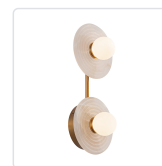

## DAHLIA WV346214

FIXTURE DIMENSIONS	W6" x H13-3/4" x E3-7/8"
HEIGHT FROM CENTER	10-3/4"
EXTENSION	3-7/8"
LIGHT SOURCE	LED with DC Driver
WATTAGE	7W
TOTAL LUMENS	560lm
DELIVERED LUMENS	355lm*
VOLTAGE	120V
COLOR TEMPERATURE	2700K
CRI (RA)	90CRI
DIMMABLE	Yes, TRIAC/ELV Dimmer (Not Included)
DIFFUSER DETAILS	Alabaster
GLASS DETAILS	Opal Glass
MATERIAL	Alabaster; Steel;
ILLUMINATION DIRECTION	Omni-directional
INSTALL OPTIONS	Wall Mount, All Orientation
ADA COMPLIANT	YES
LOCATION	Damp
CANOPY DIMENSIONS	D4-3/4" x E1"
CEC TITLE 24 JA8	Yes, JA8-2022
PAINT FINISH	UB01; VB01;

### AVAILABLE FINISHES:

WV346214UBAR  
Urban  
Bronze/Alabaster

WV346214VBAR  
Vintage  
Brass/Alabaster

\*For complete warranty terms, please visit: [www.aloralighting.com/warranty](http://www.aloralighting.com/warranty)