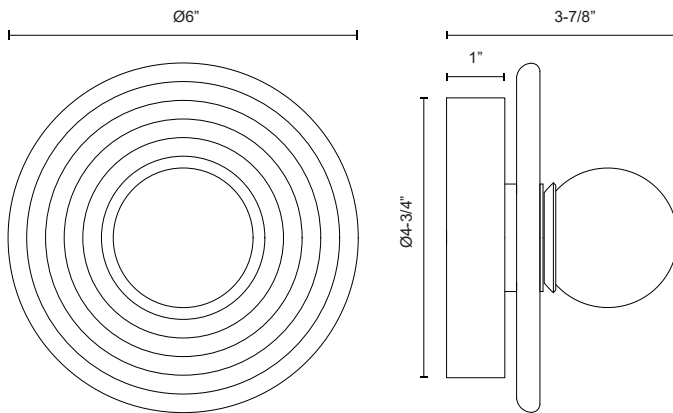

DAHLIA WV346006

FIXTURE DIMENSIONS	D6" x E3-7/8"
HEIGHT FROM CENTER	3"
EXTENSION	3-7/8"
LIGHT SOURCE	LED with DC Driver
WATTAGE	6W
TOTAL LUMENS	400lm
DELIVERED LUMENS	265lm*
VOLTAGE	120V
COLOR TEMPERATURE	2700K
CRI (RA)	90CRI
DIMMABLE	Yes, TRIAC/ELV Dimmer (Not Included)
DIFFUSER DETAILS	Alabaster
GLASS DETAILS	Opal Glass
MATERIAL	Alabaster; Steel;
ILLUMINATION DIRECTION	Omni-directional
INSTALL OPTIONS	Wall Mount, All Orientation
ADA COMPLIANT	YES
LOCATION	Damp
CANOPY DIMENSIONS	D4-3/4" x E1"
CEC TITLE 24 JA8	Yes, JA8-2022
PAINT FINISH	UB01; VB01;

[D - Diameter, L - Length, W - Width, H - Height, E - Extension]

AVAILABLE FINISHES:

WV346006UBAR

Urban
Bronze/Alabaster

WV346006VBAR

Vintage
Brass/Alabaster

*For complete warranty terms, please visit: www.aloralighting.com/warranty